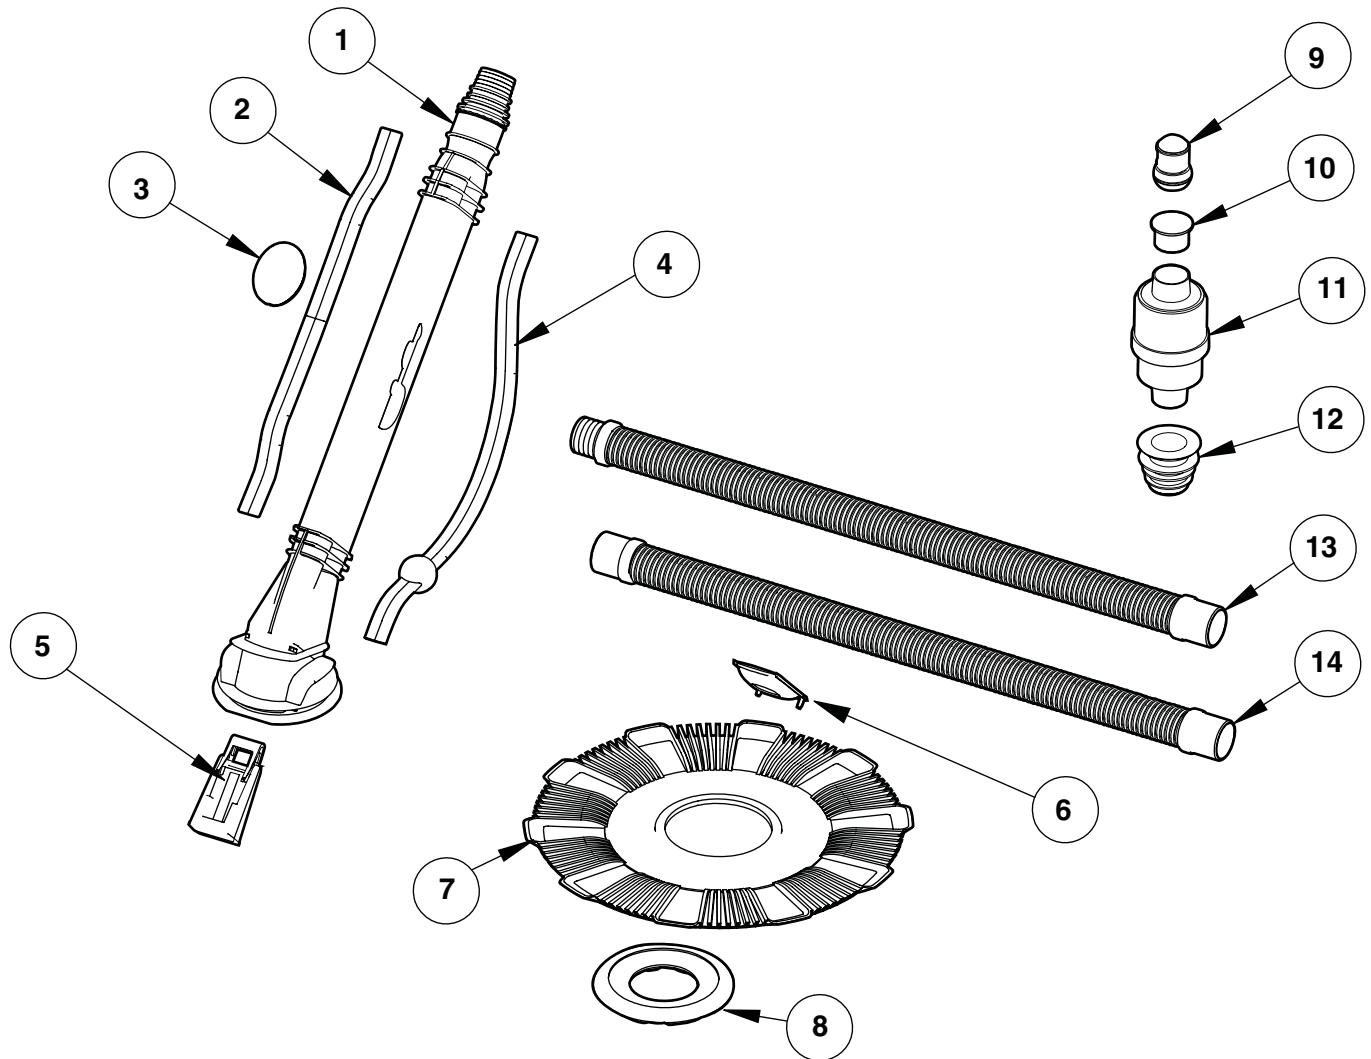

Parts Diagram and Parts Listing

Ref. No.	Part No.	Description	No. Req'd	List Price
1	DCX192	Body Assembly, SunRay	1	$369.35
2	DCX126	Handle, Float	1	24.17
3	DCX124	Float	1	15.32
4	DCX128	Deflector	1	41.50
5	DCX120	Hammer and Cup Assembly	1	21.20
6	DCX122	Retainer, Flapper	1	12.94
7	DCX162	Disc, SunRay	1	96.77
8	DCX150	Foot	1	31.32
9	DCX170	Diverter, Eyeball	2	6.58
10	DCX182	Lid, Bypass	1	8.30
11	DCX180	Regulator, Flow (includes Bypass Lid, Item 10)	1	46.82
12	DCX172	Adapter	1	9.39
13	DCX176	Hose, Connector, M/F	16	11.35
14	DCX178	Hose, Leader, F/F	1	11.35