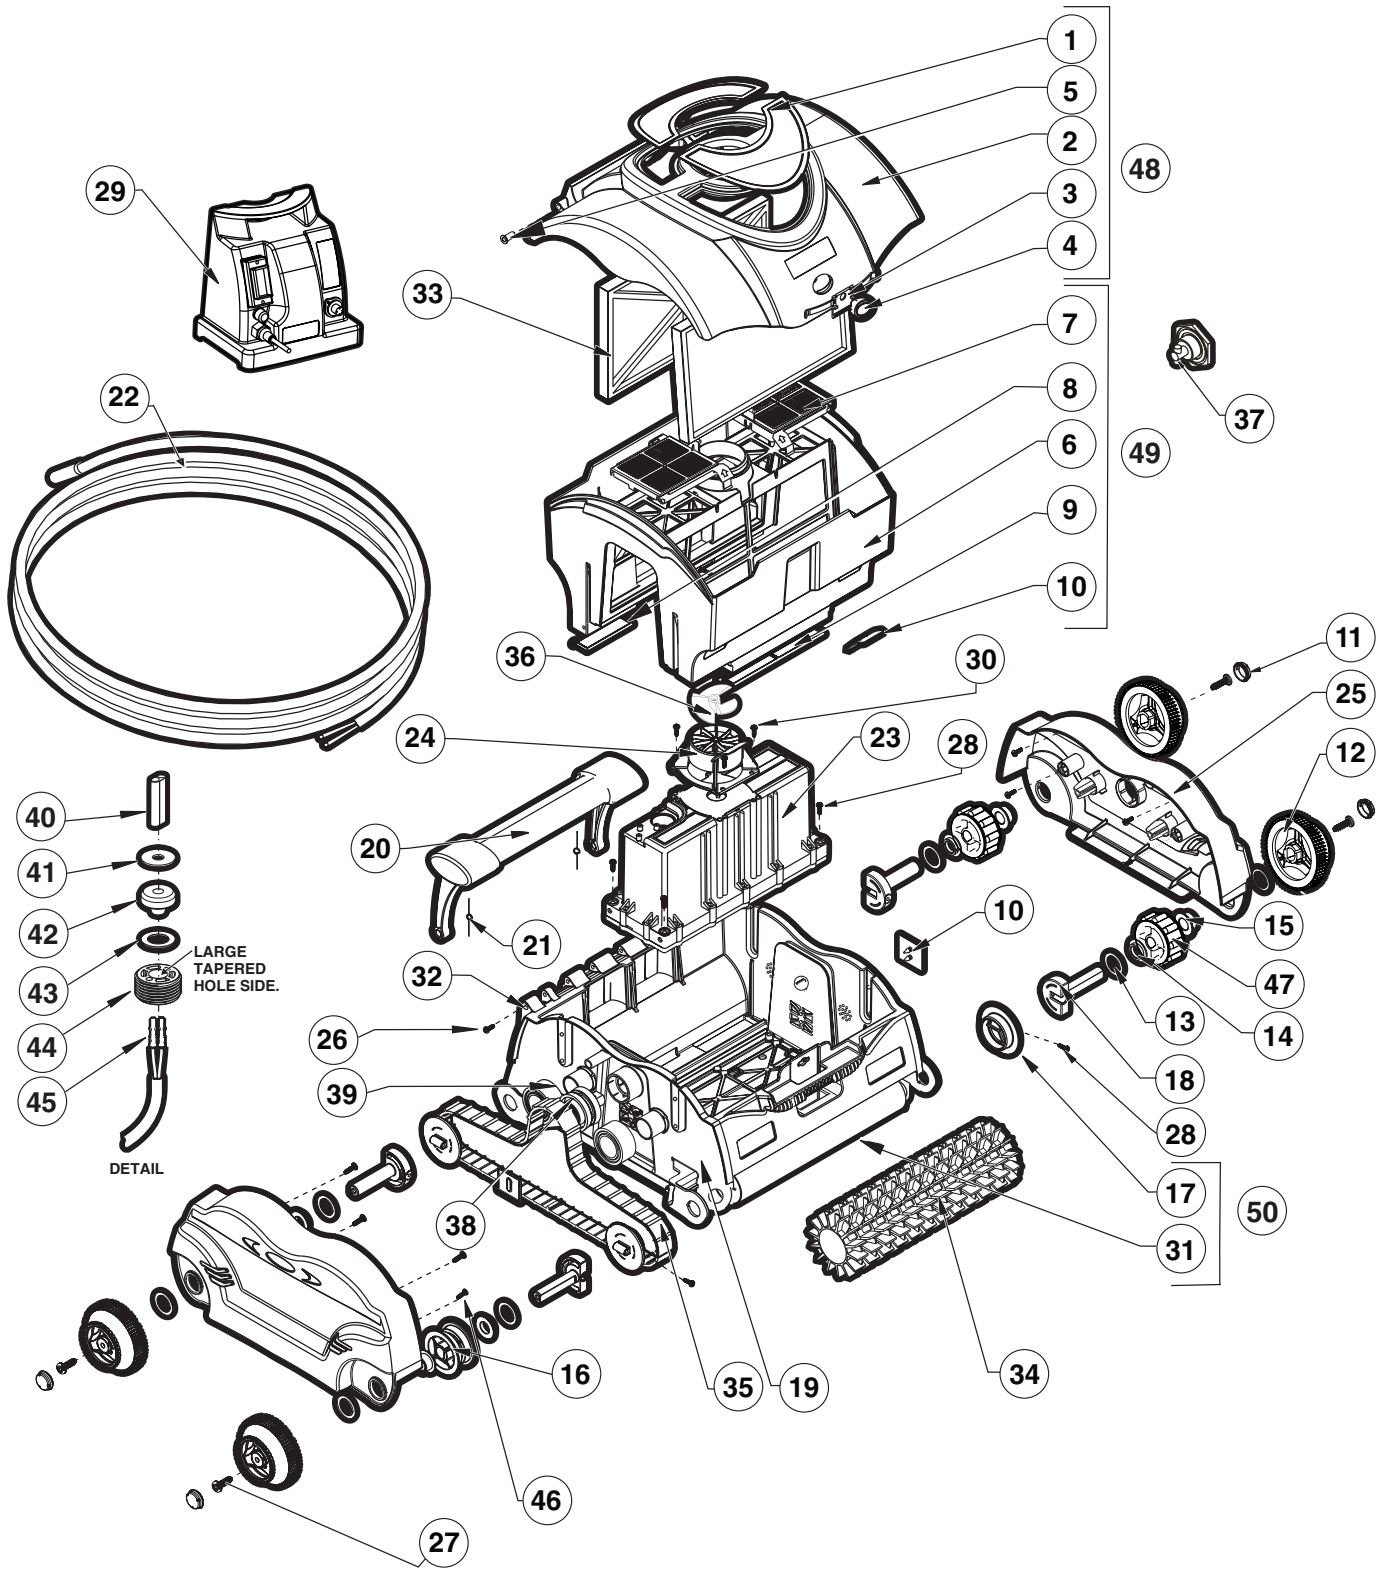

Parts Diagram

Cleaners

Parts Listing

Ref. No.	Part No.	Description	Ctn. Qty.	List Price
1	RCX97421	Window, Dome Clear SV	5	$3.60
2	RCX97419	Dome, SV	1	26.00
3	RCX97431	Spring, Flat SV/EV	5	0.60
4	RCX97433	Button SV	10	0.60
5	RCX97423	Bushing, Dome, SV	5	0.50
6	RCX97415	Housing, Filter Bucket	1	29.00
7	RCX97417	Door, Filter	5	1.25
8	RCX97405	Flap, Drain Small SV	10	0.75
9	RCX97407	Flap, Drain Large SV	5	0.90
10	RCX97445	Flap, Rubber SV	10	3.00
11	RCX97447	Cap, Wheel Rim SV	5	0.40
12	RCX97449	Wheel Rim with Tire SV	5	3.40
13	RCX97411	Bushing, Thrust	25	0.25
14	RCX97435	Bushing 1W SV	10	0.40
15	RCX97437	Bushing 2W SV	10	0.50
16	RCX97439	Ring, Drive SV	5	1.10
17	RCX97441	Roller End SV	10	0.80
18	RCX97433	Shaft SV	10	0.95
19	RCX97401	Base SV	1	33.00
20	RCX97425	Handle Assembly SV	1	6.50
21	RCX97427	Spring, Handle	5	0.50
22	RCX97413	Cord, Assembly 50' SV/EV	1	80.00
23	RCX97400	Motor Assembly SV/EV	1	300.00
24	RCX97455	Tube, Vent	5	4.00
25	RCX97403	Panel, Side SV	1	10.00
26	RCX97459	Screw M7X10MM Flat TORX	10	0.75
27	RCX97457	Screw M7X25MM Flat TORX	10	0.75
28	RCX97461	Screw M5X35MM PT	10	0.50
29	RCX97453	Power Supply SV	1	189.00
30	RCX12010	Screw M5X12 Pan TORX HD T-20	10	0.90
31	RCX97409	Tube, Wheel SV	5	2.50
32	RCX97429	Shaft, Hinge S.S. SV/EV	10	2.75
33	RCX70101	Filter Cartridge Refill Set	5	49.95
34	RCX26008	Brush, Roller T/S, Clear	5	18.95
35	RCX23002	Drive Track, Soft Tread	5	24.95
36	RCX11000	Impeller	5	8.95
37	RCX40117	Drive Pin Assembly	5	8.25
38	RCX97430	Bearing, Drive Assembly	5	6.68
39	RCX26000	Bearing, Idler Pulley	5	19.95
40	RCX59002	Connector Housing	5	1.25
41	RCX12301	Washer Plastic Connector	10	0.90
42	RCX97462	Compression Seal	10	4.95
43	RCX12302	Washer Plastic Connector	10	0.90
44	RCX59004	Seal Plug	10	1.75
45	RCX59006	Connector Socket Molex	10	0.90
46	RCX12011	Screw M5 X 20 Pan TORX HD T-20	10	0.90
47	RCX97440	Ring, Drive with Rubber Assembly	5	1.92
48	RCX97418	Dome Assembly SV (1, 2, 3, 4, 5)	1	34.00
49	RCX97414	Filter Bucket Assembly SV/EV (6, 7, 8, 9, 10)	1	41.00
50	RCX97410	Tube, Wheel Assembly SV	5	3.30
—	RCX70103	Filter Cartridge – Disposable Spring Cleanup (1 set, 2 pcs)	5	10.95