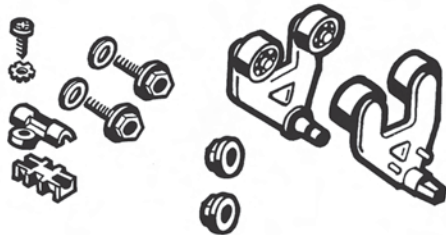

AXV621D Universal A-Frame Kit