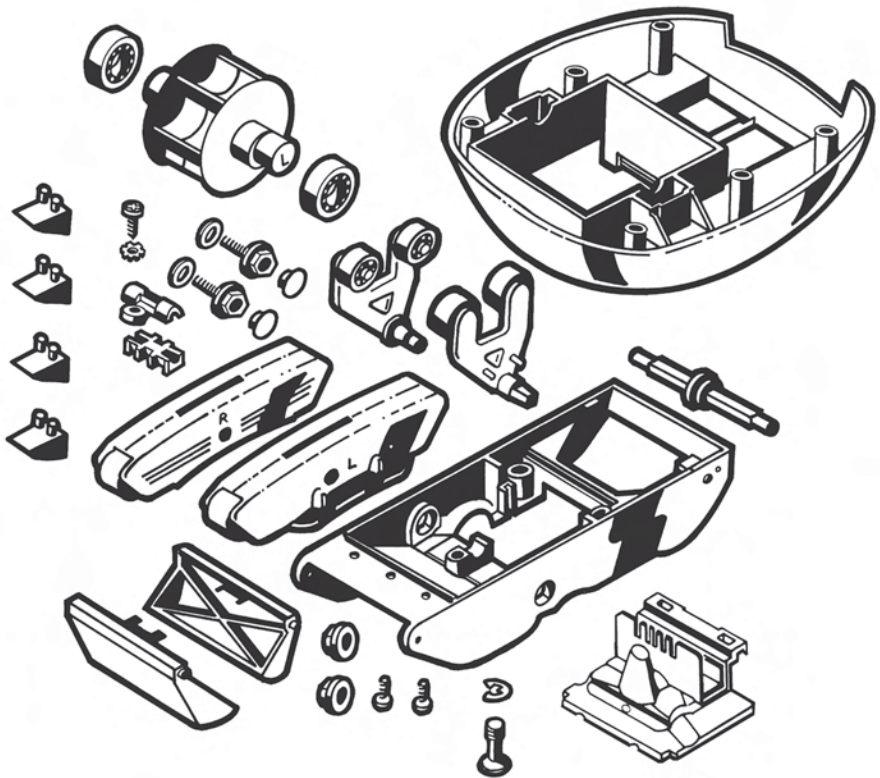

AXV055P Turbine Bearings

AXV621D Universal A-Frame Kit

AXV112P Turbine Kit

AXV417BKP Pod Kit, Black
AXV417WHP Pod Kit, White

AXV422WH Propulsion/Conversion Kit

AXV151 90°
Elbow

AXV093BP
Skimmer Adapter Cone