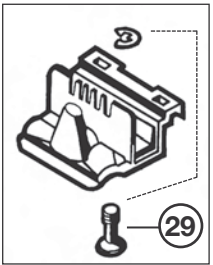

COLOR KEY: WH = White, LG = Light Gray

*Special order.

Pool Vac Ultra®

CONCRETE, DESERT AND VINYL MODEL REPLACEMENT PARTS

Parts Diagram

Vinyl Access Plate not pictured

Turbine Kit
AXV112P/AXV602P
See pgs. 228-229