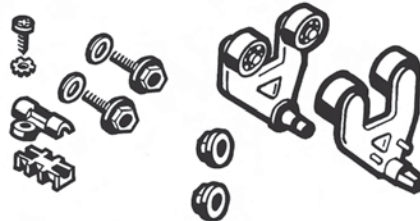

AXV092 Hose Connector

AXV098 Hose Adapter

AXV112P Turbine Kit
AXV602P Turbine Kit

AXV622DPK Propulsion/Conversion Kit

Vinyl Access Plate
Not Pictured

AXV621DAT Universal Model A-Frame/Turbine Kit

AXV621D Universal A-Frame Kit
(for Model #'s 925 & 2025)