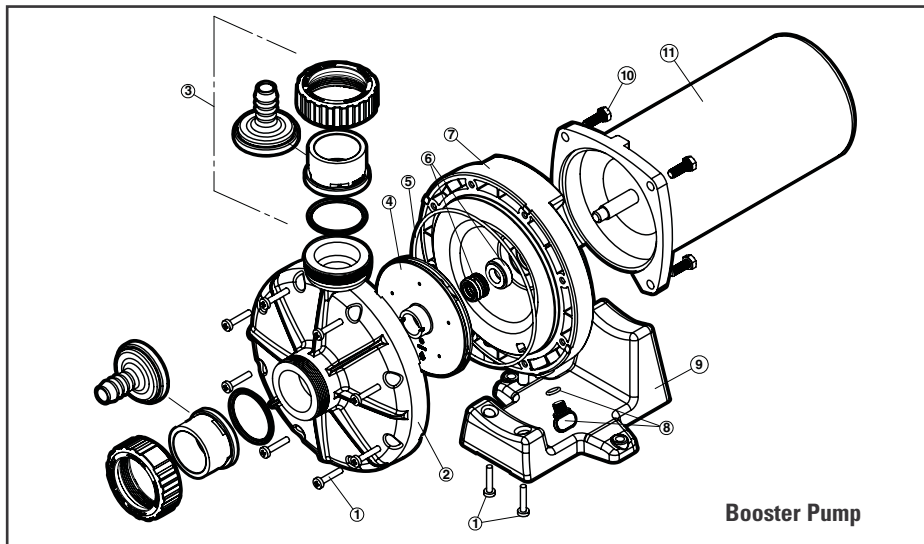

Viio Turbo™ & Viper™

REPLACEMENT PARTS

Parts Diagram

Cleaners

Parts Diagram

Ref. No.	Part No.	Description	Ctn. Qty.	No. Req'd	List Price
1a	AX5500TA4	Deck (w/Wing End and Cam Cap) – Yellow	1	1	$154.92
1b	AX5500TA	Deck (w/Wing End and Cam Cap – Viper) – White	1	1	154.92
2	AX5501F	Cam Cap	10	1	10.89
3	AX5003M	Cams (3 pack)	10	1	10.18
4	AX5500GA	Gearbox (w/Cams, Hose and Ties)	10	1	54.48
5	AX5010D4	Screws (5 pack)	10	5	5.09
6	AX6009BFGR	Front Wheel (w/Retainer and Bearings)	10	1	21.03
7	AX6000D	Soft Rollers (7 Pack w/Bearing)	10	7	22.61
8a	AX5500MA3V	Turbo Manifold Assembly	1	1	117.98
8b	AX6000MA3GA	Turbo Manifold Assembly (c/w Gearbox)	1	1	176.46
9	AX5000CVA	Check Valve (w/Hose and Ties)	10	1	34.83
10	AX5000B	Vac Tube	5	1	10.18
11a	AX5000A4	Bottom Housing (w/Retainers) – Blue	1	1	154.92
11b	AX5000A	Bottom Housing (w/Retainers) – Gray	1	1	154.92
12	AX5009E1	Rear Axle Split (2 Pack)	5	1	18.50
13	AX6009B	Rear Wheel (w/Bearings, Axle, Nuts and Hubcaps)	10	2	48.64
14	AX6000HAV	Rigid Pressure Hose (Complete)	1	1	362.80
15	AX6000HCA	Pressure Hose Cleaner End Assembly (w/o Sweep Hose)	1	1	87.15
16	AX6000HWA2V	Pressure Hose and Top of In-Line Filter Cap Assembly	10	1	38.51
17	AX6000HFA	Hose Swivel Assembly	10	4	32.67
18	AX6000HE	Rigid Hose Pipe Section (2 Rigid Pipes and 1 Coupling)	10	5	26.15
19	AX6000HWA1	Wall Quick Connect Hose, Bottom In-Line Filter Assembly	10	1	59.54
20	AX5004L1	Wall Fitting	10	1	4.36
21	AX6009S	In-Line Filter Screen (Hose)	25	1	15.97
22	AX5010G19	In-Line Filter O-Ring	100	1	4.36
23	AX5000RSHA	Sweep Hose Assembly	10	1	59.54
24	AX5006A	Wear Rollers (10 pack)	10	1	13.04
25	AX5010G10	Wall Quick Connect O-Ring	100	1	2.90
26	AX5010G18	Cleaner Connector O-Ring	100	1	4.36
27	AX6000PTA	Pressure Tester Assembly	5	1	37.79
28	AX5010G20	Pipe Connector O-Ring (3 Pack)	100	10	10.18
29a	AX5500BFLA4	Large Capacity Debris Bag (w/Float Complete) – Yellow	10	1	33.87
29b	AX5500BFA	Large Capacity Debris Bag (w/Float Complete) – White	10	1	33.87
30	AX6000FC	Float Closure	10	1	12.96
31	AX6004R1	Inlet Filter Screen (Manifold)	25	1	15.97
32a	AX6004CA	Hard Pipe Coupling Assembly (4 Pack)	1	1	13.54
32b	AX6004CABK	Hard Pipe Coupling Assembly (4 Pack) – Black	1	1	13.54

NOTE: When ordering replacement parts for black model add BK to end of part number

Viper only Hose Spares

Ref. No.	Part No.	Description	Ctn. Qty.	No. Req'd	List Price
—	AX5600HCA	Pressure Hose Cleaner End Assembly (w/o Sweep Hose)	10	1	$79.19
—	AX5600HWA1	Wall Quick Connect Hose, Bottom In-Line Filter Assembly	10	1	59.54
—	AX5600HWA2	Pressure Hose and Top of In-Line Filter Cap Assembly	10	1	40.68
—	AX5010I1	Pressure Hose (10 feet)	10	1	32.67
—	AXS038	Hose Floats (5 pack)	10	1	31.45
—	AX5000SA	Hose Swivels (3 pack)	10	1	37.79
—	AX5004B	Mender Nuts (4 pack)	20	1	4.36
—	AX5500HE	10 Foot Pressure Hose Extension (Complete)	10	1	53.03

Booster Pump Parts

Ref. No.	Part No.	Description	Ctn. Qty.	No. Req'd	List Price
1	AX6060Z1	Screws	50	1	$6.87
2	AX6060A	Volute	1	1	42.13
3	AX6060UNPAK	Union Fittings Kit (2 Unions w/O-Rings)	5	1	25.91
4	AX6060C	Impeller Assembly	5	1	25.69
5	AX6060S	O-Ring	50	1	11.32
6	SPX2700SA	Seal Assembly	10	1	16.47
7	AX6060E	Seal Plate Assembly (Seal Plate w/drain plug and O-Ring)	1	1	42.32
8	SPX4000FG	Drain Plug w/O-Ring	200	1	3.05
9	AX6060G	Motor Support	1	1	47.57
10	SPX3200Z5	Motor Bolts	50	1	6.75
11	SPX2707Z1M	Motor (3/4 HP, 60 Cycles)	1	1	320.65