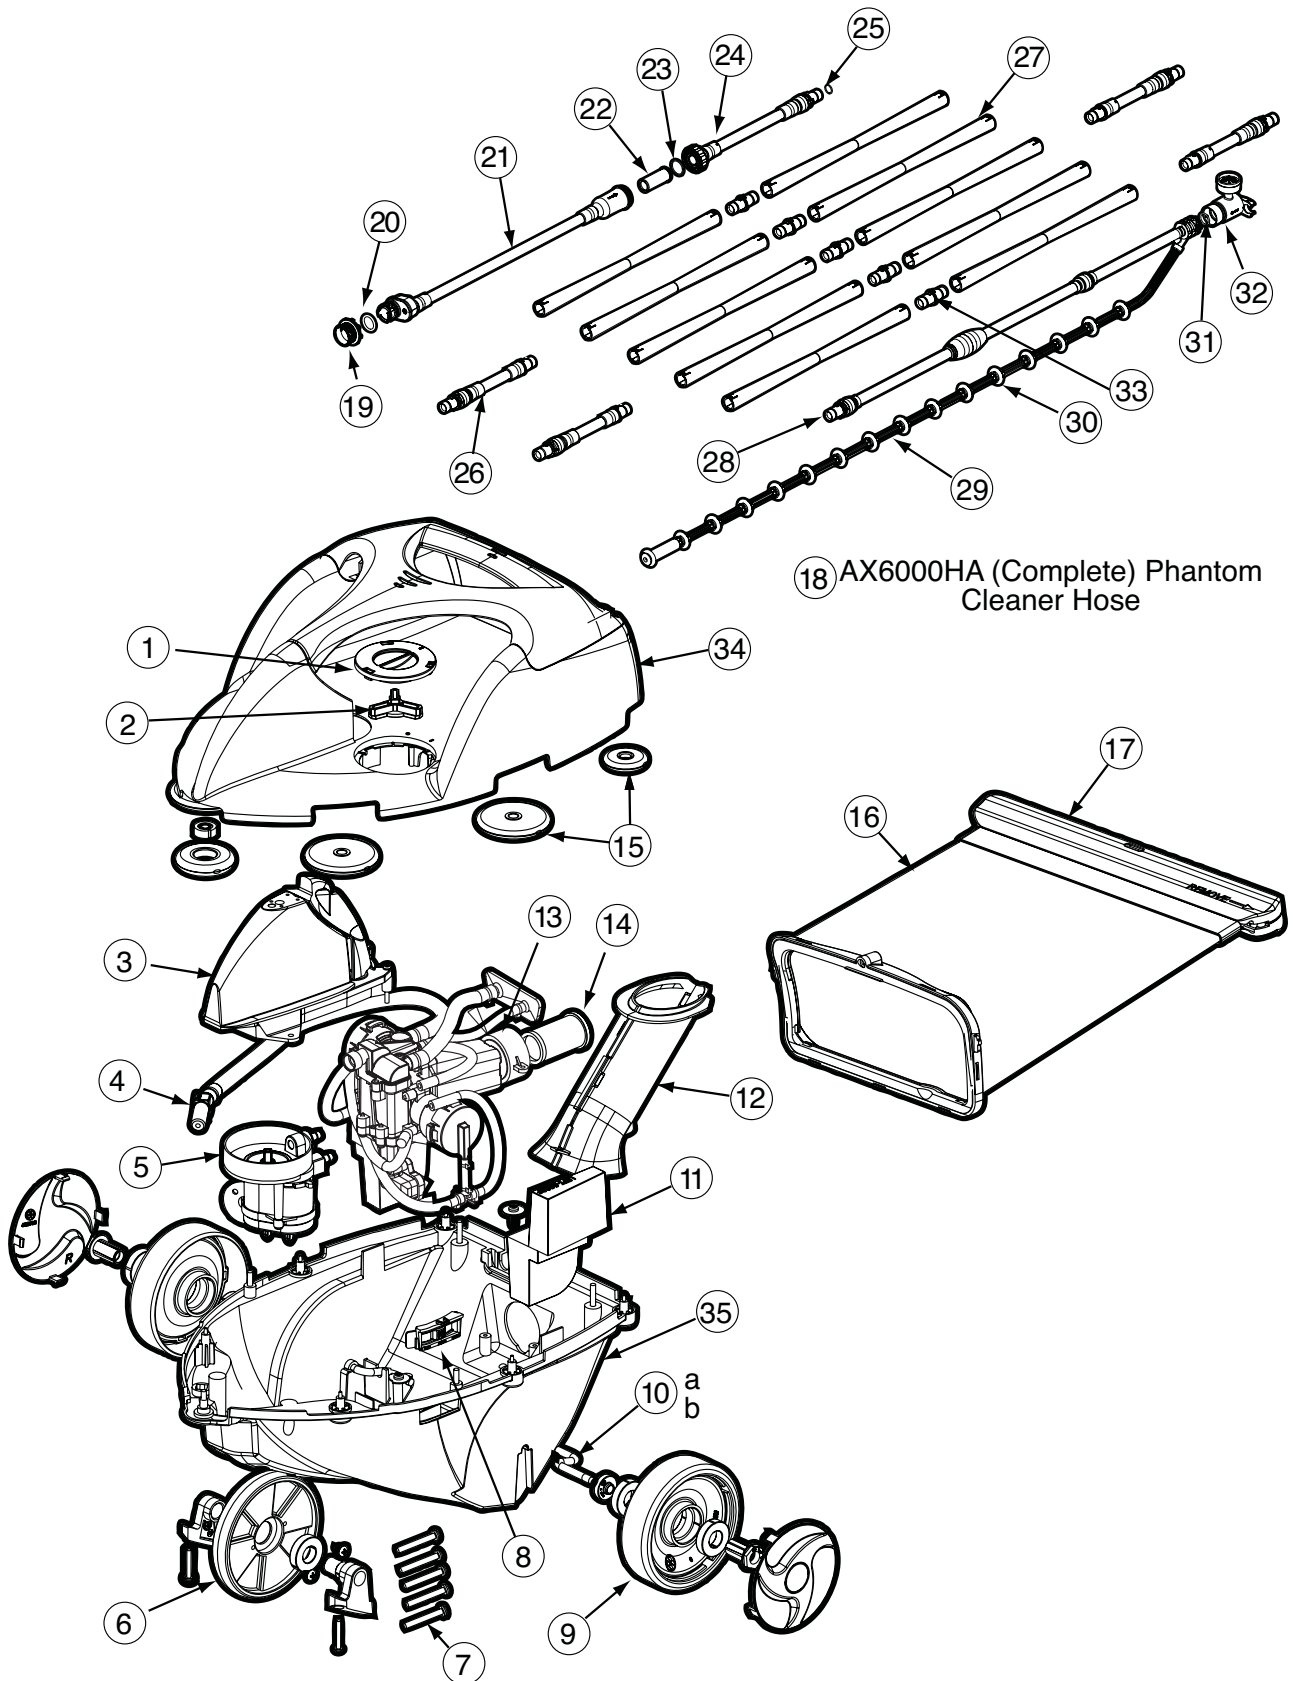

Phantom™ & Phantom Turbo™

REPLACEMENT PARTS

Parts Diagram

Cleaners

Parts Listing

Ref. No.	Part No.	Description	Ctn. Qty.	No. Req'd	List Price
1	AX6001F	Cam Cap	10	1	\$10.89
2	AX5003M	Cams (3 pack)	10	1	10.18
3	AX6000TNKA	Nose Jet Tank	5	1	53.03
4	AX6008M	Front Spin-out Jet (w/Hose and Tie)	10	1	14.52
5	AX6000GA	Gearbox (w/Cams, Hose and Ties)	10	1	65.34
6	AX6009BF	Front Wheel (w/Retainer and Bearings)	10	1	21.03
7	AX5010D4	Screws (5 pack)	10	5	5.09
8	AX6000SWA	Top/Auto/Bot Switch	10	1	14.52
9	AX6009B	Rear Wheels w/Bearings, Nuts and Hubcaps	10	2	48.64
10a	AX5009E1	Split Rear Axle (for units manufactured after June 2006)	5	1	18.50
10b	AX5009E	One Piece Rear Axle	5	1	19.59
11	AX5500EF	Floats (Left and Right)	5	1	7.99
12	AX5000B	Vac Tube	5	1	10.18
13	AX6000MA3	Turbo Manifold Assembly	1	1	130.72
14	AX6004R1	Manifold Filter Screen (only for use in AX6000MA3 Manifold)	25	1	15.97
15	AX6000D	Soft Rollers (7 Pack w/Bearing)	10	7	22.61
16	AX6000BA	Large Capacity Debris Bag (Complete)	25	1	42.85
17	AX6000FC	Bag Closure	10	1	12.96
18	AX6000HA	Rigid Pressure Hose (Complete)	1	1	246.92
19	AX5004L1	Universal Wall Fitting	10	1	4.36
20	AX5010G10	Wall Quick Connect O-Ring	100	1	2.90
21	AX6000HWA1	Wall Quick Connect Hose, Bottom In-Line Filter Assembly	10	1	59.54
22	AX6009S	In-Line Filter Screen	25	1	15.97
23	AX5010G19	In-Line Filter O-Ring	100	1	4.36
24	AX6000HWA2	Pressure Hose and Top of In-Line Filter Cap Assembly	10	1	38.51
25	AX5010G20	Pipe Connector O-Ring (6 pack)	100	1	10.18
26	AX6000HFA	Hose Swivel Assembly	10	4	32.67
27	AX6000HE	Rigid Hose Pipe Section (2 Rigid Pipes and 1 Coupling)	100	1	26.15
28	AX6000HCA	Pressure Hose Cleaner End Assembly (w/o Sweep Hose)	1	1	87.15
29	AX6000RSHA	Sweep Hose (w/Rollers and Mender Nut)	10	1	63.17
30	AX5006A	Wear Rollers (10 pack)	10	1	13.08
31	AX5010G18	Cleaner Connector O-Ring	100	1	4.36
32	AX6000PTA	Set up Pressure Gauge	5	1	37.79
33	AX60004CA	Rigid Pipe Couplings (4 pack)	10	1	13.54
34	AX6000TA	Deck (w/Wing and Cam Cap)	1	1	163.39
35	AX5000A2	Bottom Housing	1	1	178.63