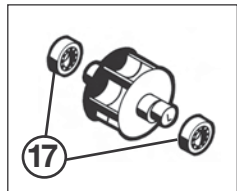

Turbine Kit AXV112P
See pgs. 226-227

A-Frame Kit AXV621D
See pgs. 226-227