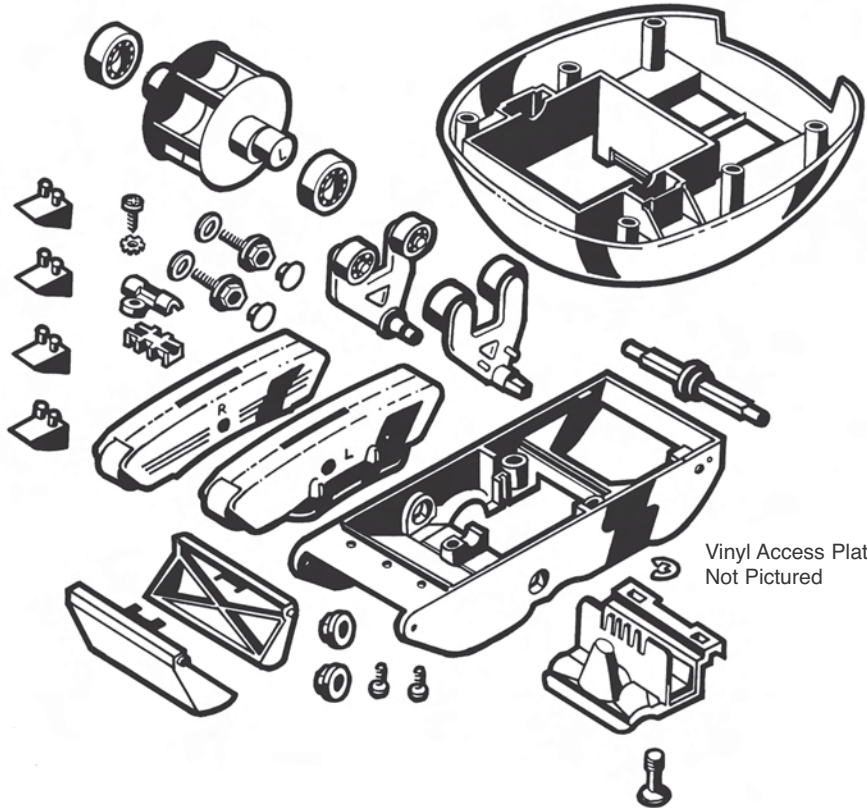

AXV092 Hose Connector

AXV098 Hose Adapter

AXV112P Turbine Kit
AXV602P Turbine Kit

AXV622DPK Propulsion/Conversion Kit

Vinyl Access Plate
Not Pictured

AXV621DAT Universal Model A-Frame/Turbine Kit

AXV621D Universal A-Frame Kit
(for Model #'s 925 & 2025)