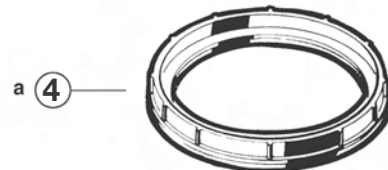

Skimmer Vacuum Plates

W490R, W491R SERIES REPLACEMENT PARTS

Parts Diagram

Ref. No.	Part No.	Description	Ctn. Qty.	No. Req'd	List Price
1	V096P	Vacuum gauge	20	1	—
2a	AXW424	Stand pipe, long (for Baker Hydro only)	*	1	$23.64
2b	AXW473	Standpipe, short	*	1	19.77
3	AXW428A	Pressure Relief Valve Assembly	*	1	16.64
4a	AXW436A	Adapter ring for Baker Hydro	*	1	18.60
4b	AXW475	Adapter ring for W480 and W490	*	1	19.50
—	AXW524	(not required for Pac-Fab SkimClean) Adapter kit for Baker Hydro skimmer	*	1	24.75

*Special order.