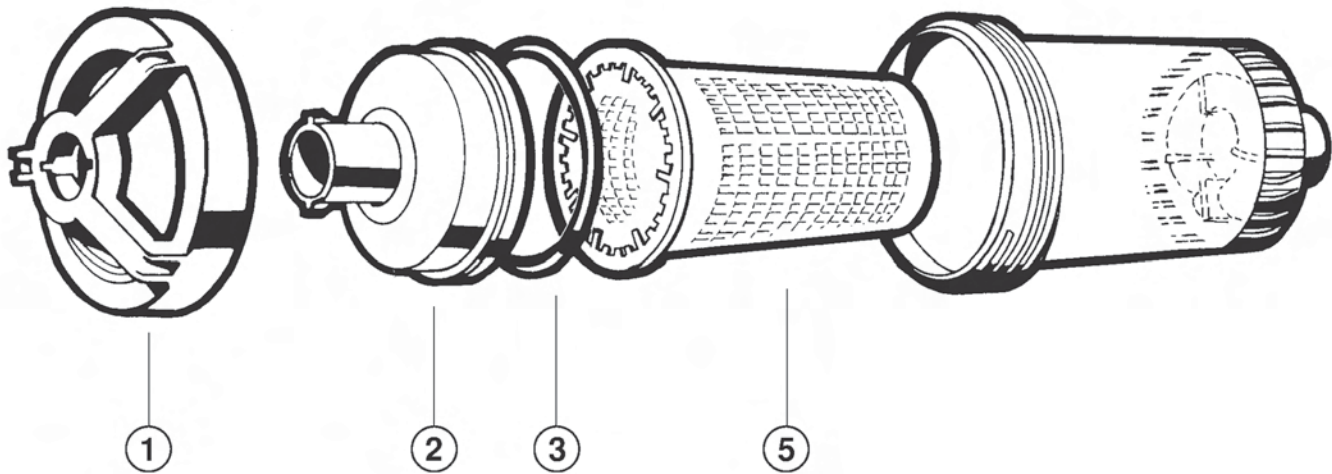

Leaf Canisters

W530, 540, 560 SERIES REPLACEMENT PARTS

Parts Diagram

W560 LEAF CANISTER Standard Capacity