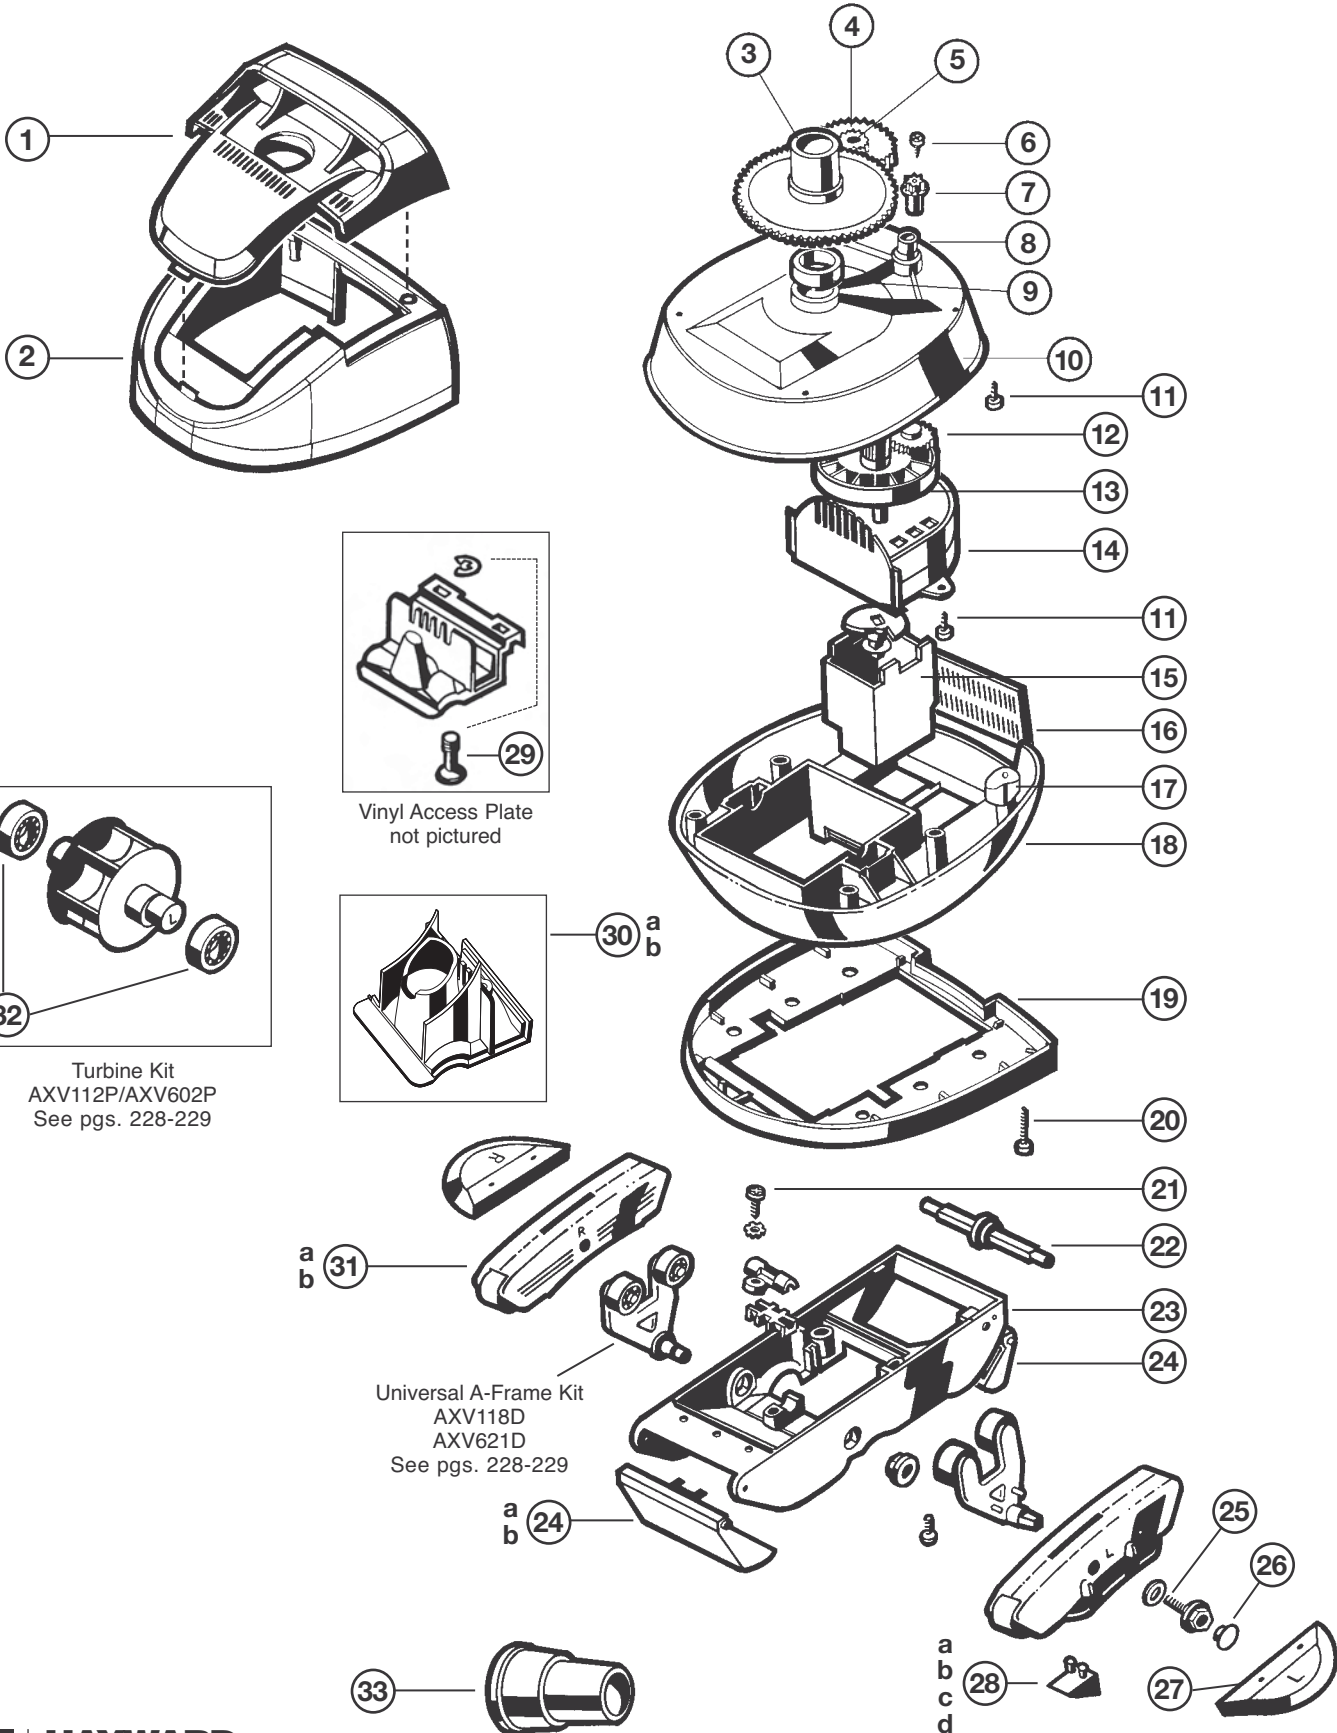

Universal A-Frame Kit
AXV118D
AXV621D
See pgs. 228-229

Pool Vac Ultra®

CONCRETE, DESERT AND VINYL MODEL REPLACEMENT PARTS

Parts Diagram

Parts Listing

Ref. No.	Part No.	Description	Ctn. Qty.	No. Req'd	List Price
1	AXV436LG	Top for Pool Vac Ultra concrete, light gray (exchange only)	*	1	$105.84
2	AXV439	Body, concrete, vinyl or fiberglass, white	*	1	159.05
3	AXV070	Cone gear, clear	*	1	82.79
4	AXV301	Intermediate gear	25	1	11.82
5	AXV309	Intermediate gear shaft	*	1	2.09
6	AXV068	Spindle gear screw	*	1	1.45
7	AXV303	Spindle gear	25	1	11.82
8	AXV066A	Spindle gear bushing	25	1	13.89
9	AXV306	Cone gear bushing	*	1	11.82
10	AXV060WH	Upper middle body, white	*	1	87.29
11	AXV065P	Upper body screw (6 pack)	*	1	9.88
12	AXV064A	Medium turbine drive gear	25	1	13.89
13	AXV062C	Medium turbine	25	1	20.41
14	AXV009	Medium turbine case w/axle	25	1	47.28
15	AXV408P	Gear box assembly	25	1	26.98
16	AXV051AWH	Rear screen, white	*	1	8.82
17	AXV054P	Float (2 pack)	*	1	13.14
18	AXV050CWH	Lower middle body, white	*	1	80.03
19	AXV429WHP	Bumper assembly, white	*	1	24.91
20	AXV057P	Middle Body screw (6 pack)	*	1	16.64
21	AXV313	Lower body screw (4 pack)	*	1	8.25
22	AXV031B	Flap adjuster	25	1	12.51
23	AXV230DWH	Lower body, white	10	1	43.57
24	AXV434WHP	Flap kit, white (2 flaps, front and rear springs)	50	1	24.91
25	AXV015P	Pod screw kit (2 hex head screws and 2 washers)	*	1	8.25
26	AXV016P	Pod plug (6 pack)	*	1	8.25
27	AXV604WHP	Wing kit, white (right and left wings)	50	1	17.28
28a	AXV414P	Pod shoes, concrete (4 pack)	50	1	19.37
28b	AXV413P	Pod shoes, vinyl (4 pack)	50	1	19.37
28c	AXV014CP	Pod shoes, ceramic (4 pack)	50	1	20.78
28d	AXV014SP	Pod shoes, slotted (4 pack)	50	1	18.76
29	AXV314P	Captive Screw and Retaining Clip	*	1	4.14
30a	AXV603	Fixed access cover assembly for concrete and desert models (for Model # 2025C or 2025CS)	25	1	12.46
30b	AXV603A	Fixed access cover ass'y for vinyl models (for Model # 2025V)	25	1	13.14
31	AXV417WHP	Pod kit, white (right/left pods, plugs, screws and washers)	25	1	58.51
32	AXV055P	Turbine bearings (2 pack)	50	1	19.46
33	AXV093CP	Skimmer Cone	50	1	13.39
—	AXV079VP	Medium turbine/spindle gear kit, vinyl (medium turbine, drive gear, bushing, vinyl spindle gear, screw, medium turbine axle, intermediate gear, intermediate gear axle)	25	1	56.12
—	V574P	Flow gauge	25	1	—

COLOR KEY: WH = White, LG = Light Gray

*Special order.