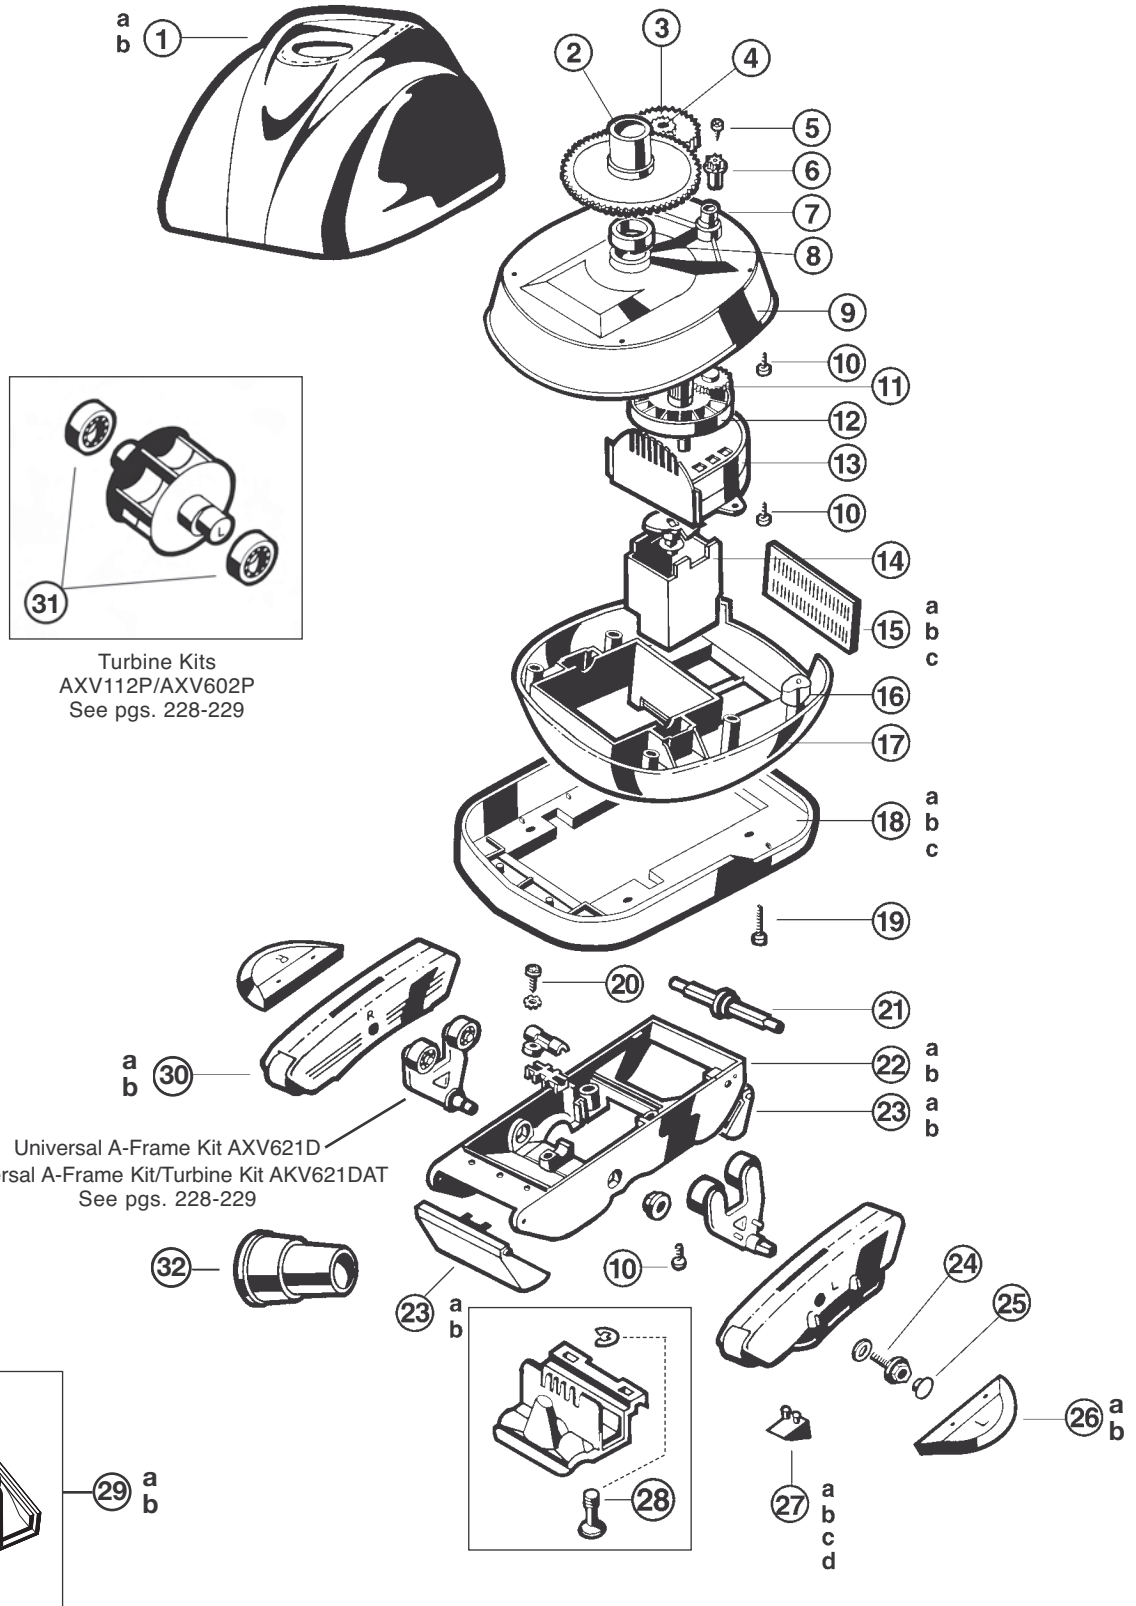

Parts Diagram

Ref. No.	Part No.	Description	Ctn. Qty.	No. Req'd	List Price
1a	AX5500TA4	Deck (w/Wing End and Cam Cap) – Yellow	1	1	$154.92
1b	AX5500TA	Deck (w/Wing End and Cam Cap – Viper) – White	1	1	154.92
2	AX5501F	Cam Cap	10	1	10.89
3	AX5003M	Cams (3 pack)	10	1	10.18
4	AX5500GA	Gearbox (w/Cams, Hose and Ties)	10	1	54.48
5	AX5010D4	Screws (5 pack)	10	5	5.09
6	AX6009BFGR	Front Wheel (w/Retainer and Bearings)	10	1	21.03
7	AX6000D	Soft Rollers (7 Pack w/Bearing)	10	7	22.61
8a	AX5500MA3V	Turbo Manifold Assembly	1	1	117.98
8b	AX6000MA3GA	Turbo Manifold Assembly (c/w Gearbox)	1	1	176.46
9	AX5000CVA	Check Valve (w/Hose and Ties)	10	1	34.83
10	AX5000B	Vac Tube	5	1	10.18
11a	AX5000A4	Bottom Housing (w/Retainers) – Blue	1	1	154.92
11b	AX5000A	Bottom Housing (w/Retainers) – Gray	1	1	154.92
12	AX5009E1	Rear Axle Split (2 Pack)	5	1	18.50
13	AX6009B	Rear Wheel (w/Bearings, Axle, Nuts and Hubcaps)	10	2	48.64
14	AX6000HAV	Rigid Pressure Hose (Complete)	1	1	362.80
15	AX6000HCA	Pressure Hose Cleaner End Assembly (w/o Sweep Hose)	1	1	87.15
16	AX6000HWA2V	Pressure Hose and Top of In-Line Filter Cap Assembly	10	1	38.51
17	AX6000HFA	Hose Swivel Assembly	10	4	32.67
18	AX6000HE	Rigid Hose Pipe Section (2 Rigid Pipes and 1 Coupling)	10	5	26.15
19	AX6000HWA1	Wall Quick Connect Hose, Bottom In-Line Filter Assembly	10	1	59.54
20	AX5004L1	Wall Fitting	10	1	4.36
21	AX6009S	In-Line Filter Screen (Hose)	25	1	15.97
22	AX5010G19	In-Line Filter O-Ring	100	1	4.36
23	AX5000RSHA	Sweep Hose Assembly	10	1	59.54
24	AX5006A	Wear Rollers (10 pack)	10	1	13.04
25	AX5010G10	Wall Quick Connect O-Ring	100	1	2.90
26	AX5010G18	Cleaner Connector O-Ring	100	1	4.36
27	AX6000PTA	Pressure Tester Assembly	5	1	37.79
28	AX5010G20	Pipe Connector O-Ring (3 Pack)	100	10	10.18
29a	AX5500BFLA4	Large Capacity Debris Bag (w/Float Complete) – Yellow	10	1	33.87
29b	AX5500BFA	Large Capacity Debris Bag (w/Float Complete) – White	10	1	33.87
30	AX6000FC	Float Closure	10	1	12.96
31	AX6004R1	Inlet Filter Screen (Manifold)	25	1	15.97
32a	AX6004CA	Hard Pipe Coupling Assembly (4 Pack)	1	1	13.54
32b	AX6004CABK	Hard Pipe Coupling Assembly (4 Pack) – Black	1	1	13.54

NOTE: When ordering replacement parts for black model add BK to end of part number

Viper only Hose Spares

Ref. No.	Part No.	Description	Ctn. Qty.	No. Req'd	List Price
—	AX5600HCA	Pressure Hose Cleaner End Assembly (w/o Sweep Hose)	10	1	$79.19
—	AX5600HWA1	Wall Quick Connect Hose, Bottom In-Line Filter Assembly	10	1	59.54
—	AX5600HWA2	Pressure Hose and Top of In-Line Filter Cap Assembly	10	1	40.68
—	AX5010I1	Pressure Hose (10 feet)	10	1	32.67
—	AXS038	Hose Floats (5 pack)	10	1	31.45
—	AX5000SA	Hose Swivels (3 pack)	10	1	37.79
—	AX5004B	Mender Nuts (4 pack)	20	1	4.36
—	AX5500HE	10 Foot Pressure Hose Extension (Complete)	10	1	53.03

Booster Pump Parts

Ref. No.	Part No.	Description	Ctn. Qty.	No. Req'd	List Price
1	AX6060Z1	Screws	50	1	$6.87
2	AX6060A	Volute	1	1	42.13
3	AX6060UNPAK	Union Fittings Kit (2 Unions w/O-Rings)	5	1	25.91
4	AX6060C	Impeller Assembly	5	1	25.69
5	AX6060S	O-Ring	50	1	11.32
6	SPX2700SA	Seal Assembly	10	1	16.47
7	AX6060E	Seal Plate Assembly (Seal Plate w/drain plug and O-Ring)	1	1	42.32
8	SPX4000FG	Drain Plug w/O-Ring	200	1	3.05
9	AX6060G	Motor Support	1	1	47.57
10	SPX3200Z5	Motor Bolts	50	1	6.75
11	SPX2707Z1M	Motor (3/4 HP, 60 Cycles)	1	1	320.65

Parts Diagram

Cleaners