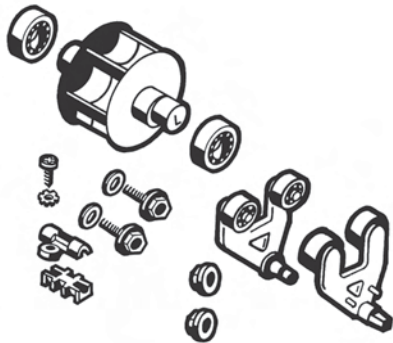

AXV092 Hose Connector

AXV098 Hose Adapter

AXV112P Turbine Kit
AXV602P Turbine Kit

AXV622DPK Propulsion/Conversion Kit

Vinyl Access Plate
Not Pictured

AXV621DAT Universal Model A-Frame/Turbine Kit

AXV621D Universal A-Frame Kit
(for Model #'s 925 & 2025)