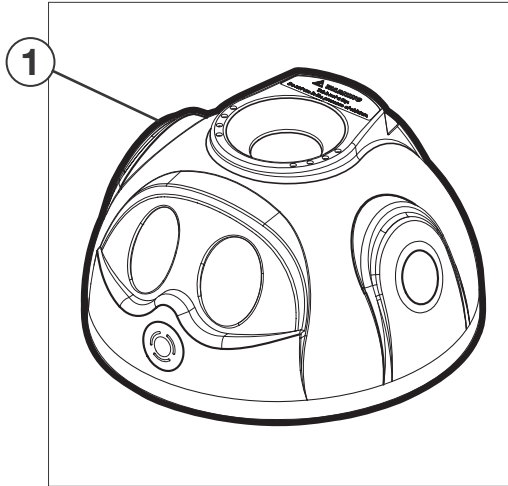

Diver Dave™/Wanda the Whale™

ABOVE-GROUND CLEANER REPLACEMENT PARTS

Parts Diagram

Cleaners

A-Frame Kit AXV621D
See pgs. 226-227

Diver Dave™/Wanda the Whale™

ABOVE-GROUND CLEANER REPLACEMENT PARTS

Parts Listing

Ref. No.	Part No.	Description	Ctn Qty.	No. Req'd	List Price
1	AXV457SD	Shell for Diver Dave	**	1	$223.87
2	AXV457W	Shell for Wanda the Whale	**	1	223.87
3	AXV457WT	Tail Assembly for Wanda the Whale	**	1	21.73
4	AXV513BK	Screen, Black	10	1	12.51
5	AXV070	Cone Gear	*	1	82.79
6	AXV309	Intermediate Gear Shaft	*	1	2.09
7	AXV301	Intermediate Gear	25	1	11.82
8	AXV068	Spindle Gear Screw	*	1	1.45
9	AXV303	Spindle Gear	25	1	11.82
10	AXV066A	Spindle Gear Bushing	25	1	13.89
11	AXV306	Cone Gear Bushing	50	1	11.82
12	AXV060WH	Upper Middle Body	*	1	87.29
13	AXV065P	Lower/Upper Body Screw (6 pack)	*	1	9.88
14	AXV064A	Medium Turbine Drive Gear	25	1	13.89
15	AXV062C	Medium Turbine	25	1	20.41
16	AXV009	Medium Turbine Case w/Axle	25	1	47.28
17	AXV055P	Turbine Bearings (2)	50	1	19.46
18	AXV518P	Gear Box	10	1	26.66
19	AXV050CWH	Lower Middle Body	*	1	80.03
20	AXV525	Base Plate Assembly	5	1	94.55
21	AXV551P	Wheel Kit (6 wheels, axles)	25	1	39.38
22	AXV458	Ring, Black	5	1	29.52
23	AXV057P	Middle Body Screw (6 pack)	*	1	16.64
24	AXV313	Lower Body Screw	*	1	8.25
25	AXV442	Flap Kit, White (2 flaps, front and rear)	25	1	24.65
26	AXV417WHP	Pod Kit	25	1	58.51
27	AXV015P	Pod Screw Kit (2 hex head screws and 2 washers)	50	1	8.25
28	AXV016P	Pod Plug (6 pack)	50	1	8.25
29	AXV552WHP	Wing Kit, White	50	1	16.38
30	AXV014SP	Slotted Santoprene Shoes (4 pack)	50	1	18.76
31	AXV304A	Bottom Plate	25	1	29.52
32	AXV512A	Nozzle	*	1	7.88

*Special Order.

**Limited Quantity Available.

Cleaners