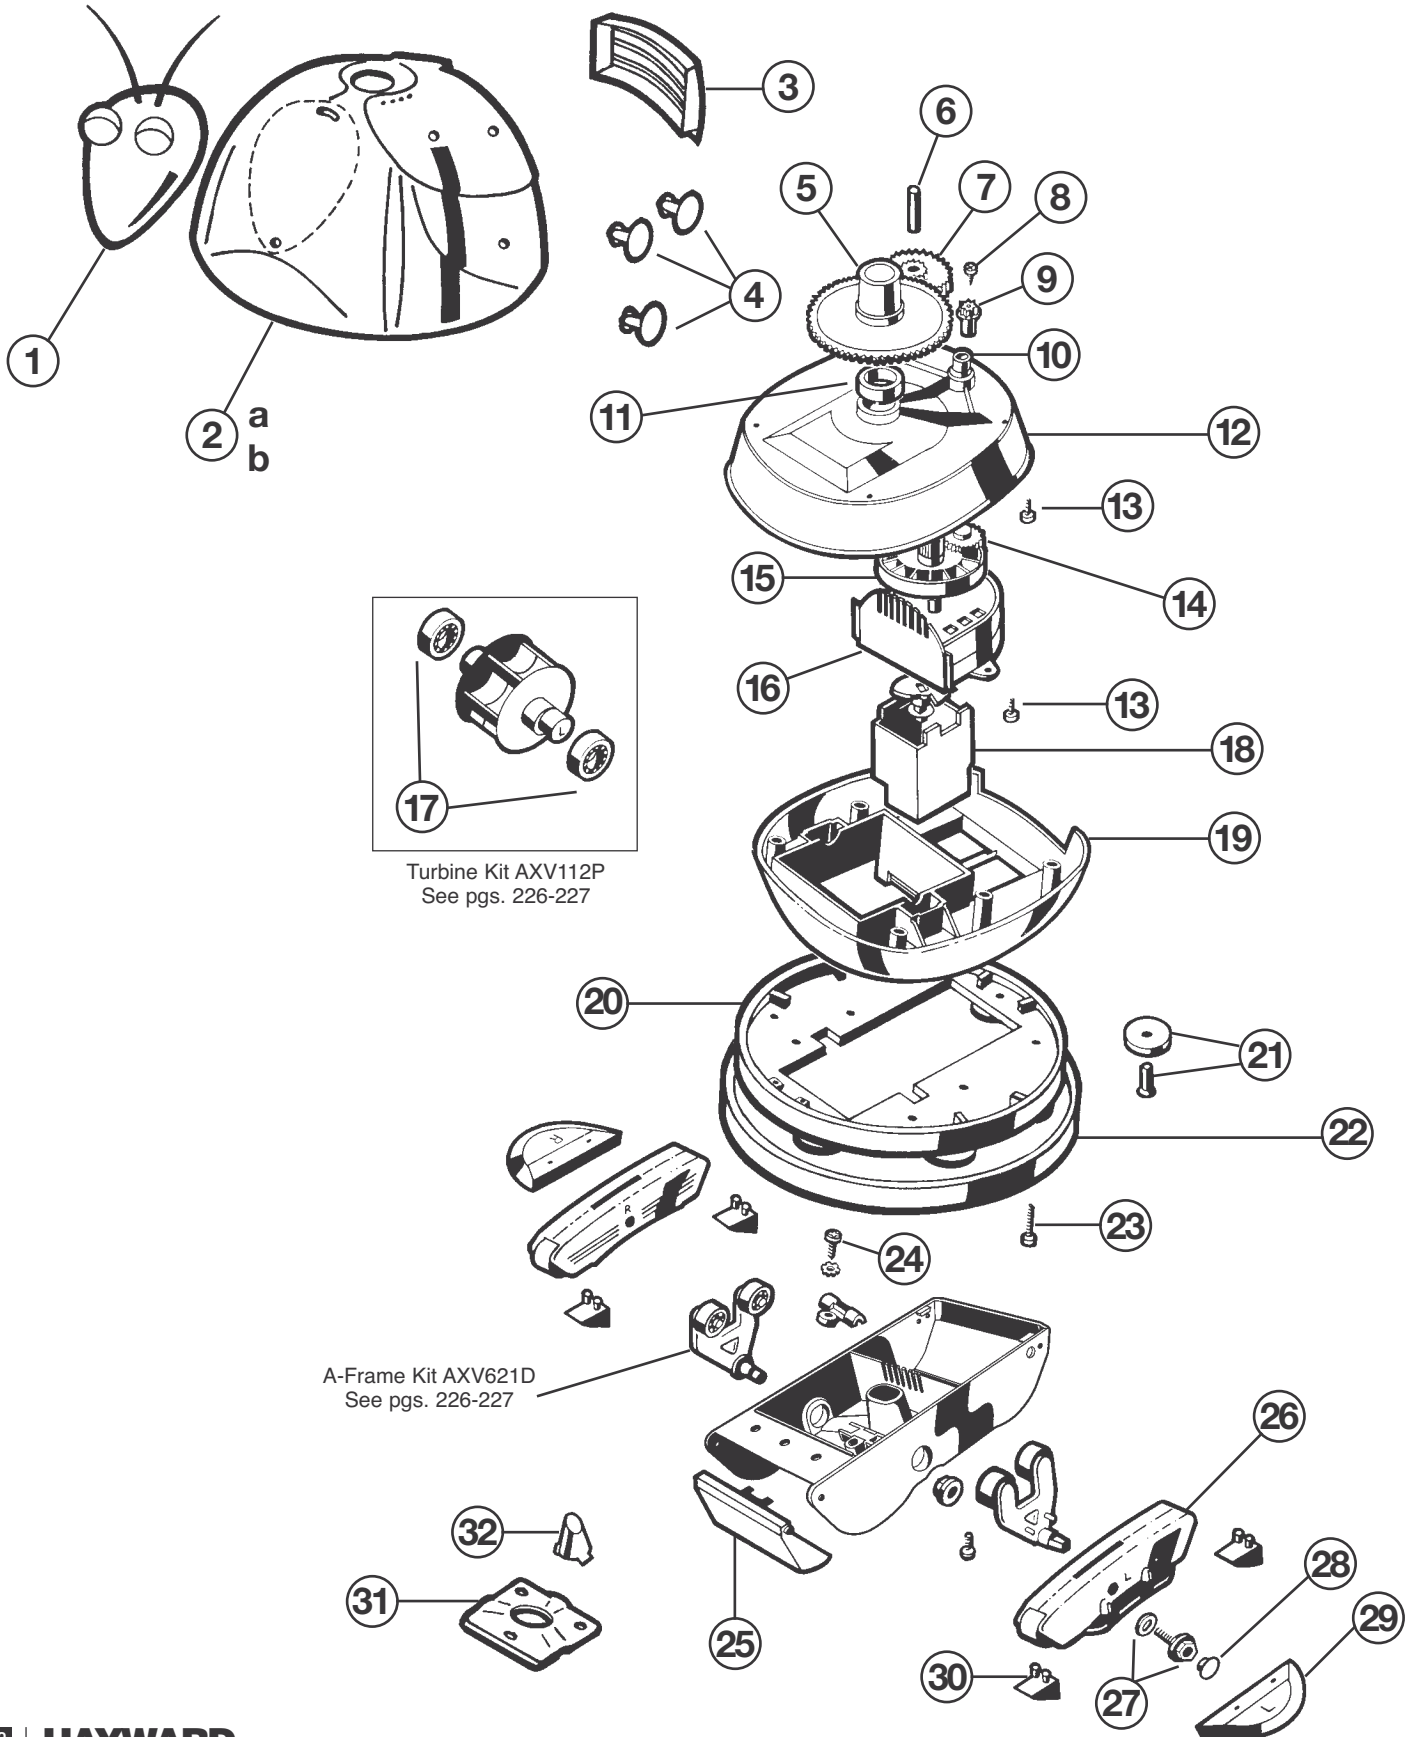

Parts Diagram

Cleaners

Parts Listing

Ref. No.	Part No.	Description	Ctn Qty.	No. Req'd	List Price
1	AXV464	Head Assembly (includes Head, Eyes and Antennae)	10	1	$21.73
2a	AXV457OR	Shell, Orange	**	1	223.87
2b	AXV457YL	Shell, Yellow	**	1	254.51
3	AXV513BK	AquaBug Screen, Black	10	1	12.51
4	AXV443	AquaBug Spots, 4 large and 2 small	10	1	8.37
5	AXV070	Cone Gear	*	1	82.79
6	AXV309	Intermediate Gear Shaft	*	1	2.09
7	AXV301	Intermediate Gear	25	1	11.82
8	AXV068	Spindle Gear Screw	*	1	1.45
9	AXV303	Spindle Gear	25	1	11.82
10	AXV066A	Spindle Gear Bushing	25	1	13.89
11	AXV306	Cone Gear Bushing	50	1	11.82
12	AXV060WH	Upper Middle Body	*	1	87.29
13	AXV065P	Lower/Upper Body Screw (6 pack)	*	1	9.88
14	AXV064A	Medium Turbine Drive Gear	25	1	13.89
15	AXV062C	Medium Turbine	25	1	20.41
16	AXV009	Medium Turbine Case w/Axle	25	1	47.28
17	AXV055P	Turbine Bearings (2)	50	1	19.46
18	AXV518P	Gear Box	10	1	26.66
19	AXV050CWH	Lower Middle Body	*	1	80.03
20	AXV525	Base Plate Assembly	5	1	94.55
21	AXV551P	Wheel Kit (6 wheels, axles)	25	1	39.38
22	AXV458	AquaBug Ring	5	1	29.52
23	AXV057P	Middle Body Screw (6 pack)	*	1	16.64
24	AXV313	Lower Body Screw	*	1	8.25
25	AXV442	Flap Kit, white (2 flaps, front and rear)	25	1	24.65
26	AXV417WHP	Pod Kit	25	1	58.51
27	AXV015P	Pod Screw Kit (2 hex head screws and 2 washers)	50	1	8.25
28	AXV016P	Pod Plug (6 pack)	50	1	8.25
29	AXV552WHP	Wing Kit, White	50	1	16.38
30	AXV014SP	Slotted Santoprene Shoes (4 pack)	50	1	18.76
31	AXV304A	Bottom Plate	25	1	29.52
32	AXV512A	Nozzle	*	1	7.88

*Special Order.

**Limited Quantity Available.