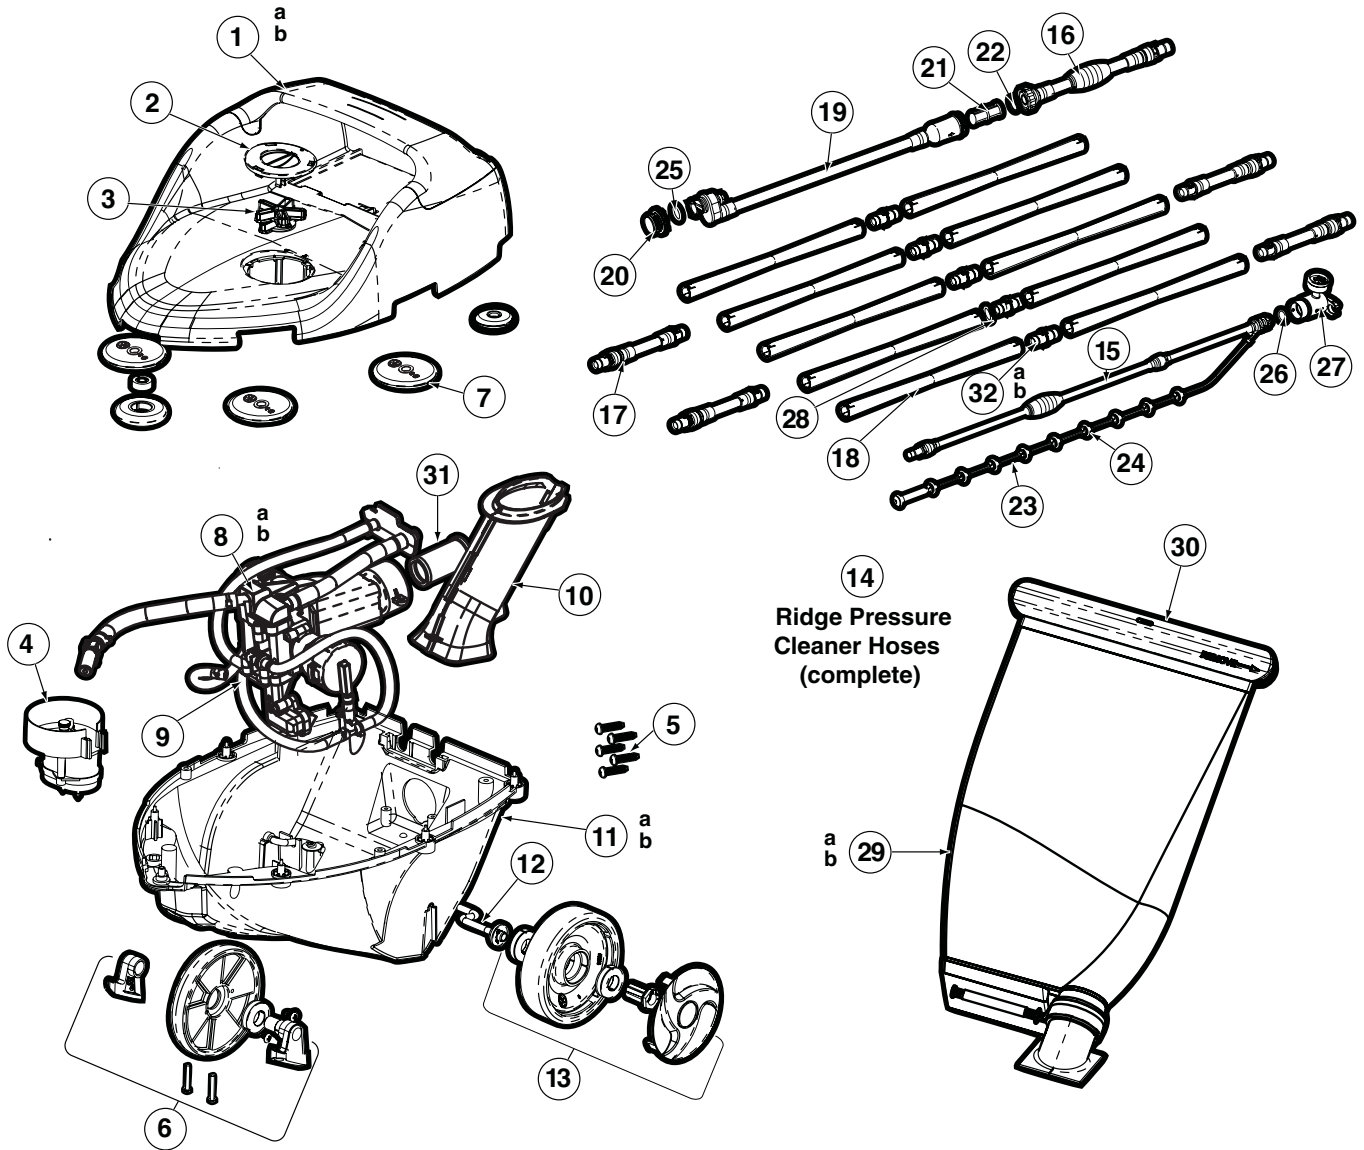

Viio Turbo™ & Viper™

REPLACEMENT PARTS

Parts Diagram

Cleaners

Parts Diagram

Ref. No.	Part No.	Description	Ctn. Qty.	No. Req'd	List Price
1a	AX5500TA4	Deck (w/Wing End and Cam Cap) – Yellow	1	1	$154.92
1b	AX5500TA	Deck (w/Wing End and Cam Cap – Viper) – White	1	1	154.92
2	AX5501F	Cam Cap	10	1	10.89
3	AX5003M	Cams (3 pack)	10	1	10.18
4	AX5500GA	Gearbox (w/Cams, Hose and Ties)	10	1	54.48
5	AX5010D4	Screws (5 pack)	10	5	5.09
6	AX6009BFGR	Front Wheel (w/Retainer and Bearings)	10	1	21.03
7	AX6000D	Soft Rollers (7 Pack w/Bearing)	10	7	22.61
8a	AX5500MA3V	Turbo Manifold Assembly	1	1	117.98
8b	AX6000MA3GA	Turbo Manifold Assembly (c/w Gearbox)	1	1	176.46
9	AX5000CVA	Check Valve (w/Hose and Ties)	10	1	34.83
10	AX5000B	Vac Tube	5	1	10.18
11a	AX5000A4	Bottom Housing (w/Retainers) – Blue	1	1	154.92
11b	AX5000A	Bottom Housing (w/Retainers) – Gray	1	1	154.92
12	AX5009E1	Rear Axle Split (2 Pack)	5	1	18.50
13	AX6009B	Rear Wheel (w/Bearings, Axle, Nuts and Hubcaps)	10	2	48.64
14	AX6000HAV	Rigid Pressure Hose (Complete)	1	1	362.80
15	AX6000HCA	Pressure Hose Cleaner End Assembly (w/o Sweep Hose)	1	1	87.15
16	AX6000HWA2V	Pressure Hose and Top of In-Line Filter Cap Assembly	10	1	38.51
17	AX6000HFA	Hose Swivel Assembly	10	4	32.67
18	AX6000HE	Rigid Hose Pipe Section (2 Rigid Pipes and 1 Coupling)	10	5	26.15
19	AX6000HWA1	Wall Quick Connect Hose, Bottom In-Line Filter Assembly	10	1	59.54
20	AX5004L1	Wall Fitting	10	1	4.36
21	AX6009S	In-Line Filter Screen (Hose)	25	1	15.97
22	AX5010G19	In-Line Filter O-Ring	100	1	4.36
23	AX5000RSHA	Sweep Hose Assembly	10	1	59.54
24	AX5006A	Wear Rollers (10 pack)	10	1	13.04
25	AX5010G10	Wall Quick Connect O-Ring	100	1	2.90
26	AX5010G18	Cleaner Connector O-Ring	100	1	4.36
27	AX6000PTA	Pressure Tester Assembly	5	1	37.79
28	AX5010G20	Pipe Connector O-Ring (3 Pack)	100	10	10.18
29a	AX5500BFLA4	Large Capacity Debris Bag (w/Float Complete) – Yellow	10	1	33.87
29b	AX5500BFA	Large Capacity Debris Bag (w/Float Complete) – White	10	1	33.87
30	AX6000FC	Float Closure	10	1	12.96
31	AX6004R1	Inlet Filter Screen (Manifold)	25	1	15.97
32a	AX6004CA	Hard Pipe Coupling Assembly (4 Pack)	1	1	13.54
32b	AX6004CABK	Hard Pipe Coupling Assembly (4 Pack) – Black	1	1	13.54

NOTE: When ordering replacement parts for black model add BK to end of part number

Viper only Hose Spares

Ref. No.	Part No.	Description	Ctn. Qty.	No. Req'd	List Price
—	AX5600HCA	Pressure Hose Cleaner End Assembly (w/o Sweep Hose)	10	1	$79.19
—	AX5600HWA1	Wall Quick Connect Hose, Bottom In-Line Filter Assembly	10	1	59.54
—	AX5600HWA2	Pressure Hose and Top of In-Line Filter Cap Assembly	10	1	40.68
—	AX5010I1	Pressure Hose (10 feet)	10	1	32.67
—	AXS038	Hose Floats (5 pack)	10	1	31.45
—	AX5000SA	Hose Swivels (3 pack)	10	1	37.79
—	AX5004B	Mender Nuts (4 pack)	20	1	4.36
—	AX5500HE	10 Foot Pressure Hose Extension (Complete)	10	1	53.03

Booster Pump Parts

Ref. No.	Part No.	Description	Ctn. Qty.	No. Req'd	List Price
1	AX6060Z1	Screws	50	1	$6.87
2	AX6060A	Volute	1	1	42.13
3	AX6060UNPAK	Union Fittings Kit (2 Unions w/O-Rings)	5	1	25.91
4	AX6060C	Impeller Assembly	5	1	25.69
5	AX6060S	O-Ring	50	1	11.32
6	SPX2700SA	Seal Assembly	10	1	16.47
7	AX6060E	Seal Plate Assembly (Seal Plate w/drain plug and O-Ring)	1	1	42.32
8	SPX4000FG	Drain Plug w/O-Ring	200	1	3.05
9	AX6060G	Motor Support	1	1	47.57
10	SPX3200Z5	Motor Bolts	50	1	6.75
11	SPX2707Z1M	Motor (3/4 HP, 60 Cycles)	1	1	320.65