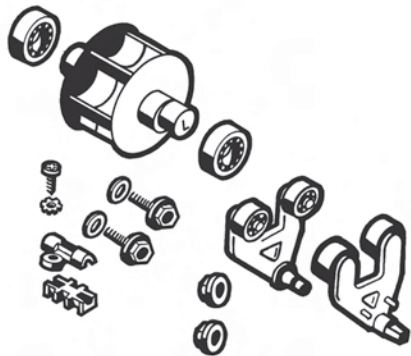

AquaBug®, Diver Dave® and Wanda the Whale®

PARTS KITS AND ACCESSORIES FOR ABOVE-GROUND CLEANERS

Parts Diagram

AXV621DAT Universal A-Frame/Turbine Kit