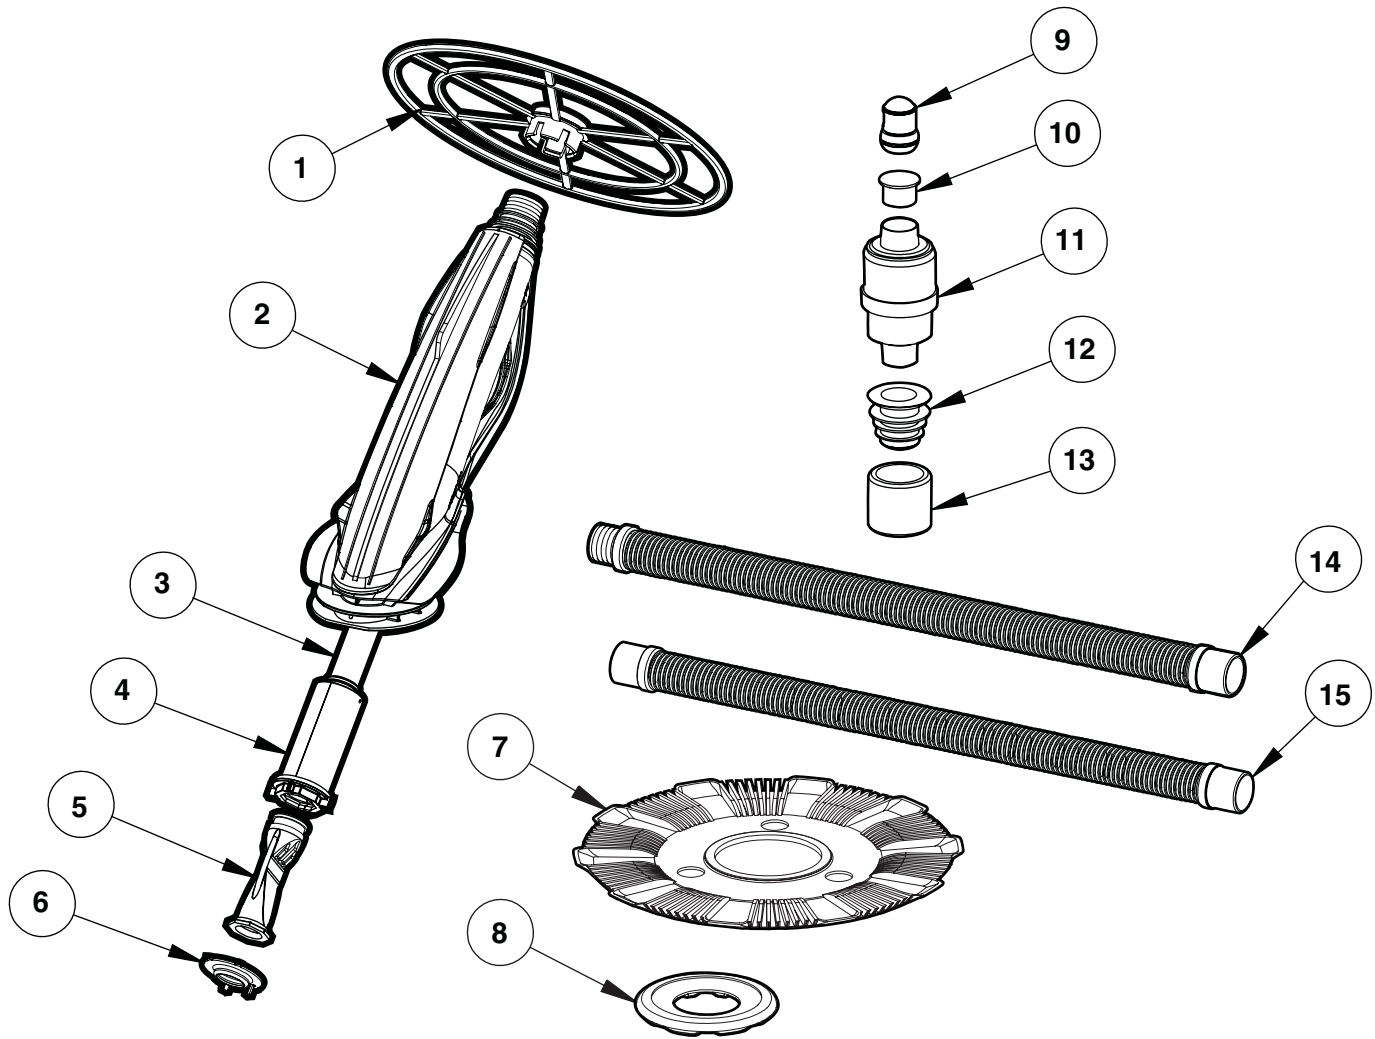

Parts Diagram and Parts Listing

Ref. No.	Part No.	Description	No. Req'd	List Price
1	DCX110	Halo	1	\$32.31
2	DCX190	Body Assembly, KingRay	1	443.21
3	DCX108	Tube, Internal	1	46.82
4	DCX105	Cassette Assembly (includes Diaphragm, Item 5)	1	84.35
5	DCX105B	Diaphragm	1	71.41
6	DCX106	Retainer, Cassette	1	12.94
7	DCX152	Disc, KingRay	1	41.66
8	DCX150	Foot	1	31.32
9	DCX170	Diverter, Eyeball	1	6.58
10	DCX182	Lid, Bypass	1	8.30
11	DCX180	Regulator, Flow (includes Bypass Lid, Item 10)	1	46.82
12	DCX172	Adapter	1	9.39
13	DCX174	Weight, Hose	1	14.62
14	DCX176	Hose, Connector, M/F	16	11.35
15	DCX178	Hose, Leader, F/F	1	11.35