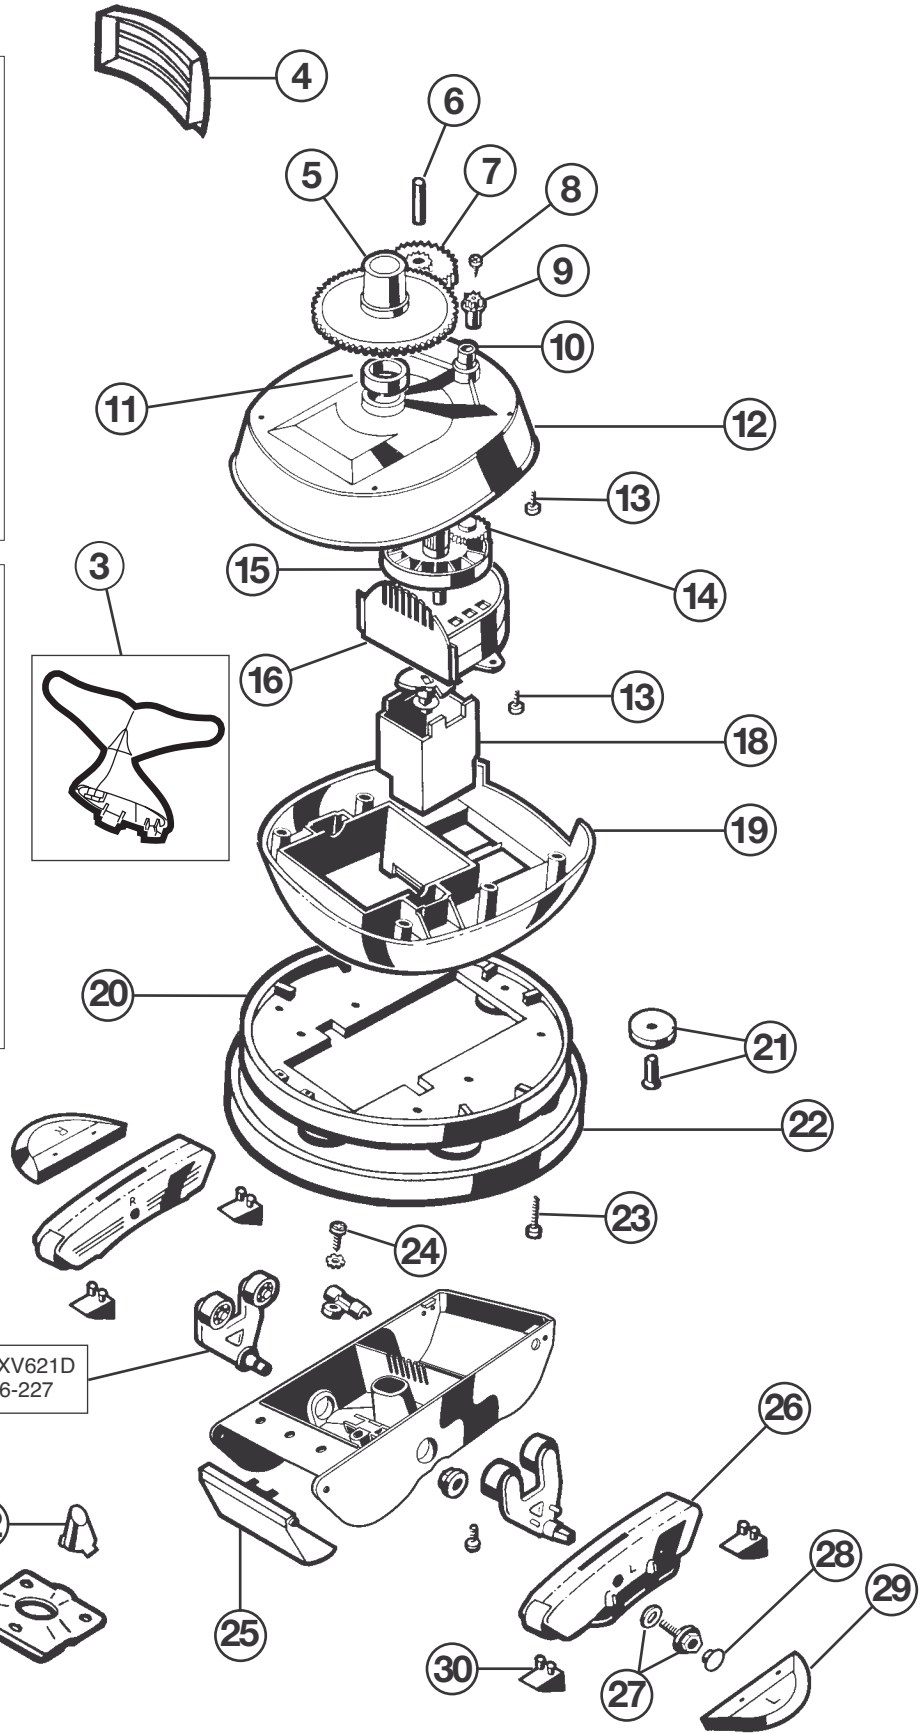

Diver Dave™/Wanda the Whale™

ABOVE-GROUND CLEANER REPLACEMENT PARTS

Parts Diagram

Cleaners

A-Frame Kit AXV621D
See pgs. 226-227

Diver Dave™/Wanda the Whale™

ABOVE-GROUND CLEANER REPLACEMENT PARTS

Parts Listing

Ref. No.	Part No.	Description	Ctn Qty.	No. Req'd	List Price
1	AXV457SD	Shell for Diver Dave	**	1	$223.87
2	AXV457W	Shell for Wanda the Whale	**	1	223.87
3	AXV457WT	Tail Assembly for Wanda the Whale	**	1	21.73
4	AXV513BK	Screen, Black	10	1	12.51
5	AXV070	Cone Gear	*	1	82.79
6	AXV309	Intermediate Gear Shaft	*	1	2.09
7	AXV301	Intermediate Gear	25	1	11.82
8	AXV068	Spindle Gear Screw	*	1	1.45
9	AXV303	Spindle Gear	25	1	11.82
10	AXV066A	Spindle Gear Bushing	25	1	13.89
11	AXV306	Cone Gear Bushing	50	1	11.82
12	AXV060WH	Upper Middle Body	*	1	87.29
13	AXV065P	Lower/Upper Body Screw (6 pack)	*	1	9.88
14	AXV064A	Medium Turbine Drive Gear	25	1	13.89
15	AXV062C	Medium Turbine	25	1	20.41
16	AXV009	Medium Turbine Case w/Axle	25	1	47.28
17	AXV055P	Turbine Bearings (2)	50	1	19.46
18	AXV518P	Gear Box	10	1	26.66
19	AXV050CWH	Lower Middle Body	*	1	80.03
20	AXV525	Base Plate Assembly	5	1	94.55
21	AXV551P	Wheel Kit (6 wheels, axles)	25	1	39.38
22	AXV458	Ring, Black	5	1	29.52
23	AXV057P	Middle Body Screw (6 pack)	*	1	16.64
24	AXV313	Lower Body Screw	*	1	8.25
25	AXV442	Flap Kit, White (2 flaps, front and rear)	25	1	24.65
26	AXV417WHP	Pod Kit	25	1	58.51
27	AXV015P	Pod Screw Kit (2 hex head screws and 2 washers)	50	1	8.25
28	AXV016P	Pod Plug (6 pack)	50	1	8.25
29	AXV552WHP	Wing Kit, White	50	1	16.38
30	AXV014SP	Slotted Santoprene Shoes (4 pack)	50	1	18.76
31	AXV304A	Bottom Plate	25	1	29.52
32	AXV512A	Nozzle	*	1	7.88

*Special Order.

**Limited Quantity Available.

Cleaners