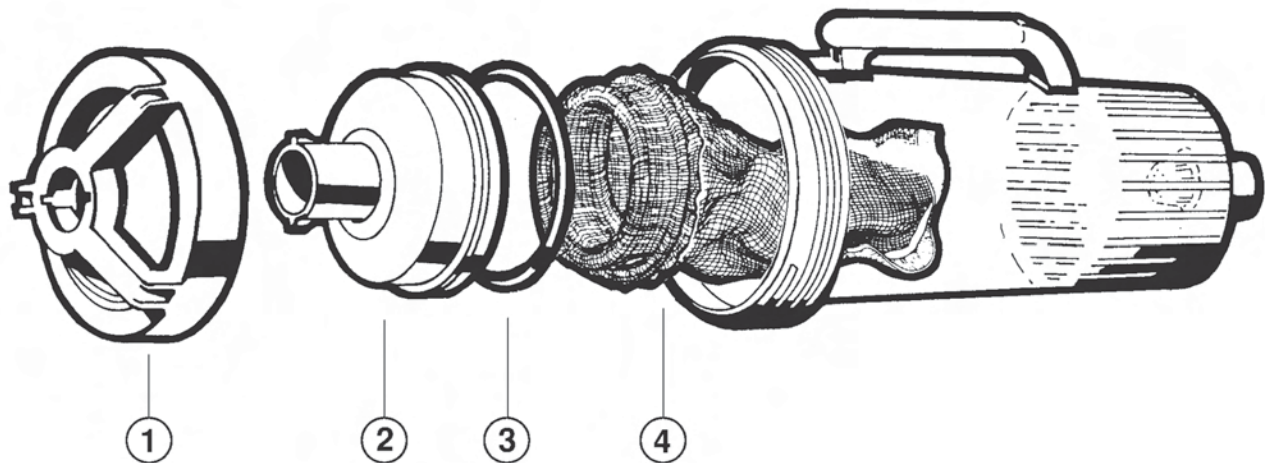

W530 LEAF CANISTER Large Capacity

Part No.	Description	Ctn. Qty.	No. Req'd	List Price
1	AXW532 Lock Ring for W530 and W560	*	1	$19.72
2	AXW533A Lid w/O-Ring Assembly	*	1	32.65
3	AXW542 Leaf Canister O-Ring for W530 and W560	25	1	8.85
4	AXW538 Permanent Bag for W530	5	1	22.68
5	AXW431A Leaf Basket for W430 and W560	50	1	7.63
—	AXV098 Hose Adapter for V096, W530 and W560	25	1	7.61

*Special order.