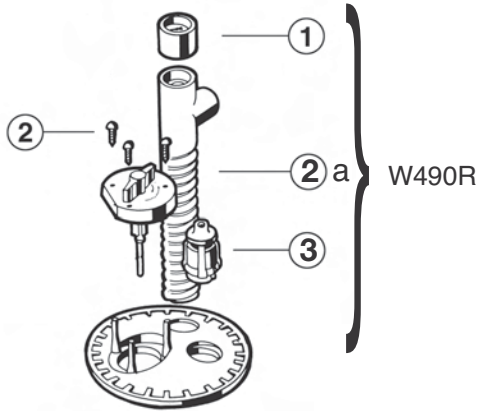

Part No.	Description	Ctn. Qty.	No. Req'd	List Price
1	AXW532 Lock Ring for W530 and W560	*	1	\$19.72
2	AXW533A Lid w/O-Ring Assembly	*	1	32.65
3	AXW542 Leaf Canister O-Ring for W530 and W560	25	1	8.85
4	AXW538 Permanent Bag for W530	5	1	22.68
5	AXW431A Leaf Basket for W430 and W560	50	1	7.63
—	AXV098 Hose Adapter for V096, W530 and W560	25	1	7.61

*Special order.

Skimmer Vacuum Plates

W490R, W491R SERIES REPLACEMENT PARTS

Parts Diagram

Ref. No.	Part No.	Description	Ctn. Qty.	No. Req'd	List Price
1	V096P	Vacuum gauge	20	1	—
2a	AXW424	Stand pipe, long (for Baker Hydro only)	*	1	\$23.64
2b	AXW473	Standpipe, short	*	1	19.77
3	AXW428A	Pressure Relief Valve Assembly	*	1	16.64
4a	AXW436A	Adapter ring for Baker Hydro	*	1	18.60
4b	AXW475	Adapter ring for W480 and W490	*	1	19.50
—	AXW524	(not required for Pac-Fab SkimClean) Adapter kit for Baker Hydro skimmer	*	1	24.75