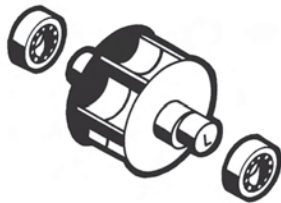

AXV112P Turbine Kit