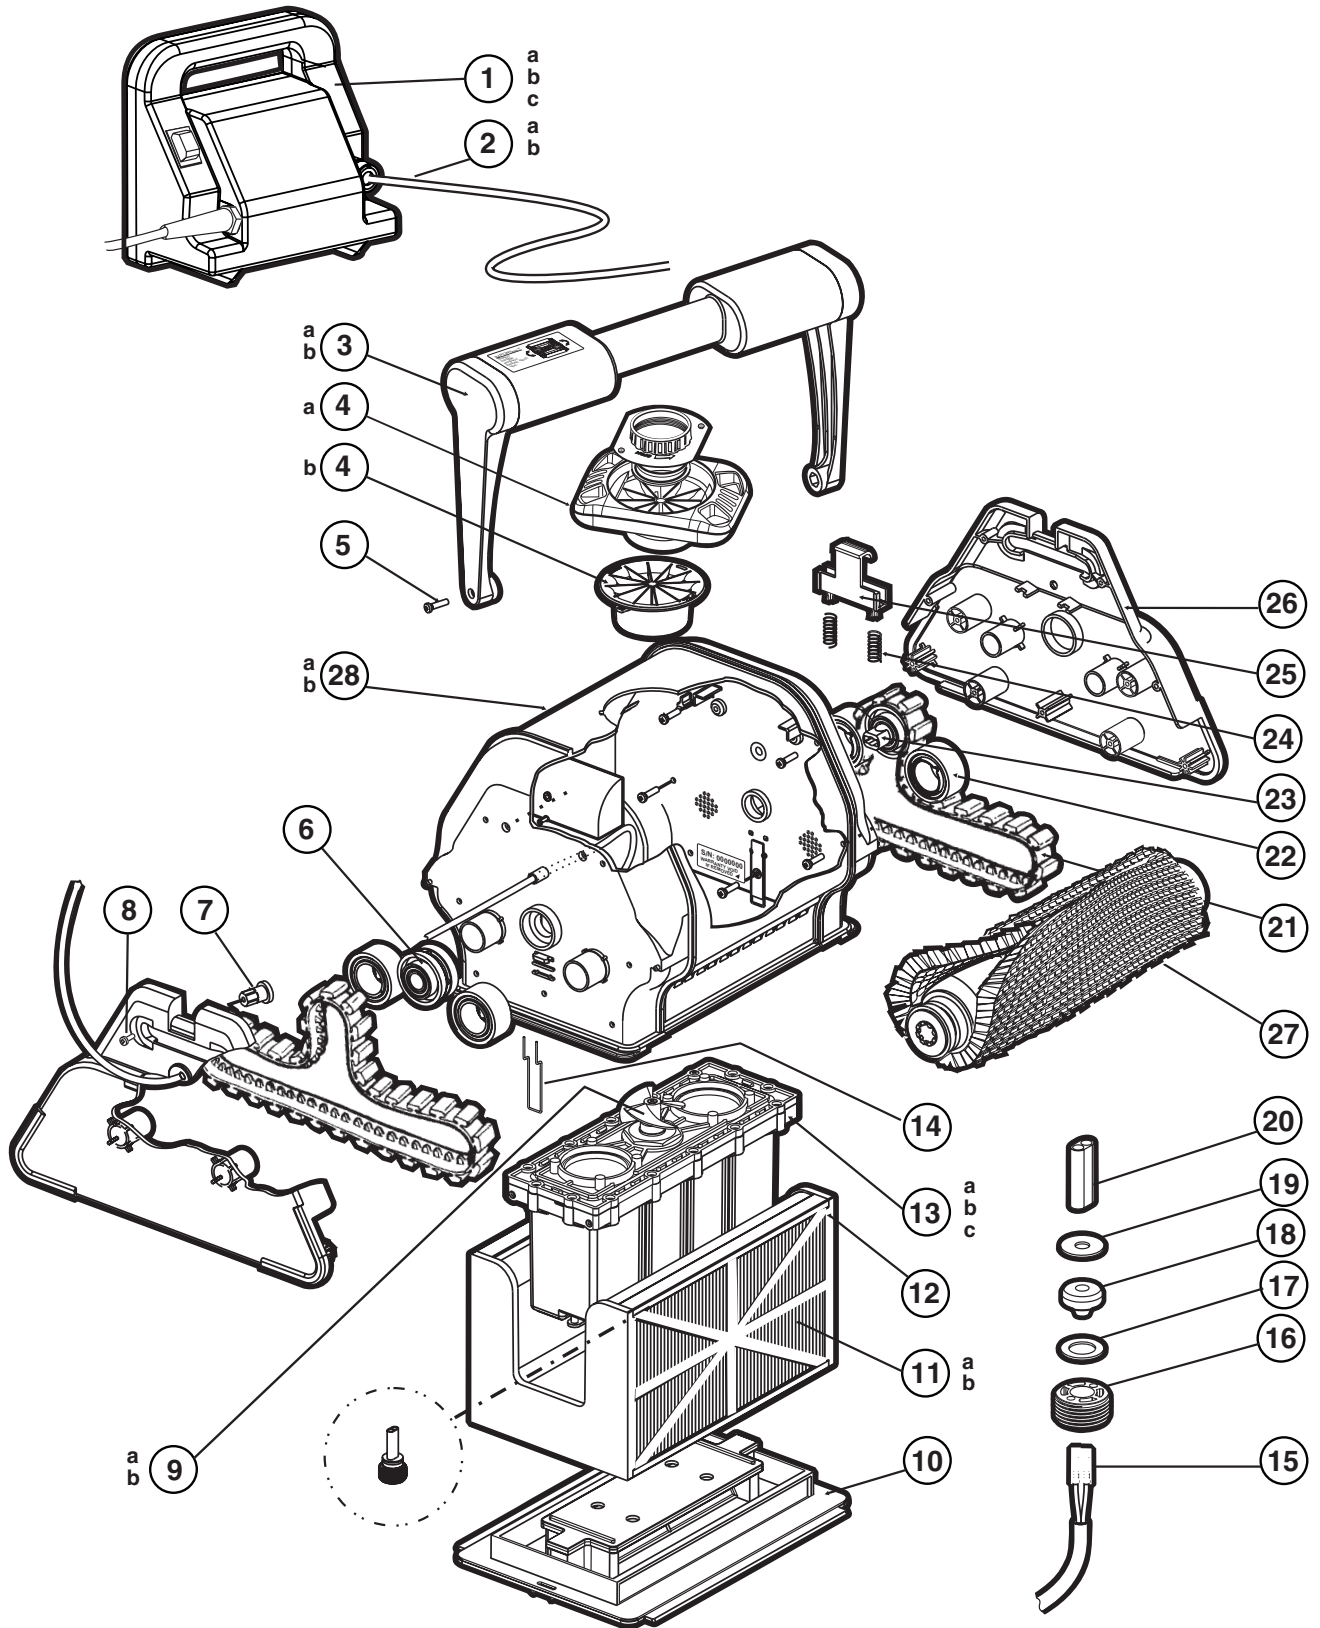

TigerShark, TigerSharkQC, TigerShark Plus

REPLACEMENT PARTS

Parts Diagram

Cleaners

TigerShark, TigerSharkQC, TigerShark Plus

REPLACEMENT PARTS

Parts Listing

Ref. No.	Part No.	Description	Ctn. Qty.	List Price
1a	RCX30000	Power supply, 115 V for U.S. Standard TigerShark	1	$249.00
1b	RCX30000DC	Power supply, 115 V for U.S. Standard TigerShark Plus	1	249.00
1c	RCX36000	Power supply, 115 V for U.S. Quick Clean	1	269.00
2a	RCX50061	Cord, power floating assembly – 55 ft.*	1	119.00
2b	RCX50110	Cord, Floating Assembly – 100 ft.*	1	169.00
3a	RCX76000	Handle Assembly – Quick Clean (Teal)	1	35.95
3b	RCX76007	Handle Assembly – TigerShark (Blue)	1	35.95
4a	RCX11208	Venturi Assembly – TigerSharkQC and Plus Only	1	13.20
4b	RCX11205	Venturi Assembly – TigerShark Only	5	8.95
5	RCX12011	Screw M5x20 T-20	10	0.90
6	RCX26001	Bearing, Guide Roller	5	23.95
7	RCX14000	Handle Arm Slide	10	1.95
8	RCX12001	Screw M4x12 T-20	10	0.90
9a	RCX11000	Impeller	10	8.95
9b	RCX12002	Screw M4x2 Flat Head T-15	10	0.90
10	RCX75000	Bottom Lid Assembly	5	46.00
11a	RCX70101	Filter Cartridge Refill Set (1 set, 2 pcs)	5	49.95
11b	RCX70103	Filter Cartridge – Disposable Spring Cleanup (1 set, 2 pcs)	5	10.95
12	RCX70100	Filter Cartridge Assembly, Frame w/filters	1	69.00
13a	RCX40000*	Motor Unit, 4 hr. for AC Units	1	399.95
13b	RCX40000DC*	Motor Unit, 4 hr. for DC Units	1	399.95
13c	RCX40000RC*	Motor Unit, 4 hr. for TigerSharkQC	1	429.95
14	RCX11400	Clip, Lid	10	1.25
15	RCX59006	Connector Socket, Molex	1	0.90
16	RCX59004	Seal Plug	10	1.75
17	RCX12302	Washer, Plastic Connector, Large Hole	10	0.90
18	RCX59003	Compression Seal	10	4.95
19	RCX12301	Washer, Plastic Connector, Small Hole	10	0.90
20	RCX59002	Connector Hosing	10	1.25
21	RCX23002	Drive Track, Soft Tread	5	24.95
22	RCX26000	Bearing, Idler Pulley	5	19.95
23	RCX26002	Bearing, Drive Pulley Assembly (includes RC260031 insert)	5	23.95
24	RCX12100	Spring Handle Latch	10	0.90
25	RCX14100	Handle Latch	10	4.25
26	RCX13200	Side Cover	5	10.95
27	RCX26008	Brush	5	18.95
28a	RCX13001	Main Case, TigerShark	1	57.95
28b	RCX13004	Main Case, TigerSharkQC	1	57.95
—	RCX17000	High Velocity Inlet	5	6.95

*For service and repair centers only.

Cleaners