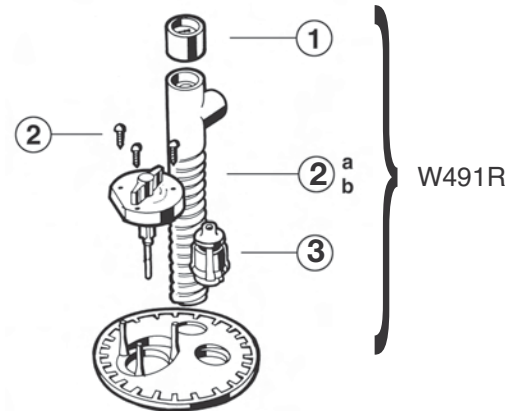

Part No.	Description	Ctn. Qty.	No. Req'd	List Price
1	AXW532 Lock Ring for W530 and W560	*	1	\$19.72
2	AXW533A Lid w/O-Ring Assembly	*	1	32.65
3	AXW542 Leaf Canister O-Ring for W530 and W560	25	1	8.85
4	AXW538 Permanent Bag for W530	5	1	22.68
5	AXW431A Leaf Basket for W430 and W560	50	1	7.63
—	AXV098 Hose Adapter for V096, W530 and W560	25	1	7.61

*Special order.

Skimmer Vacuum Plates

W490R, W491R SERIES REPLACEMENT PARTS

Parts Diagram

Ref. No.	Part No.	Description	Ctn. Qty.	No. Req'd	List Price
1	V096P	Vacuum gauge	20	1	—
2a	AXW424	Stand pipe, long (for Baker Hydro only)	*	1	\$23.64
2b	AXW473	Standpipe, short	*	1	19.77
3	AXW428A	Pressure Relief Valve Assembly	*	1	16.64
4a	AXW436A	Adapter ring for Baker Hydro	*	1	18.60
4b	AXW475	Adapter ring for W480 and W490	*	1	19.50
—	AXW524	(not required for Pac-Fab SkimClean) Adapter kit for Baker Hydro skimmer	*	1	24.75