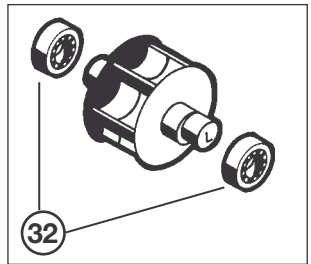

Turbine Kit
AXV112P/AXV602P
See pgs. 228-229