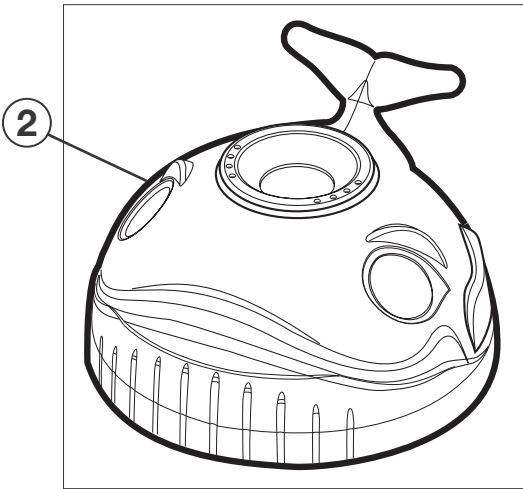

Diver Dave™/Wanda the Whale™

ABOVE-GROUND CLEANER REPLACEMENT PARTS

Parts Diagram

Cleaners

A-Frame Kit AXV621D
See pgs. 226-227

Diver Dave™/Wanda the Whale™

ABOVE-GROUND CLEANER REPLACEMENT PARTS

Parts Listing

Ref. No.	Part No.	Description	Ctn Qty.	No. Req'd	List Price
1	AXV457SD	Shell for Diver Dave	**	1	$223.87
2	AXV457W	Shell for Wanda the Whale	**	1	223.87
3	AXV457WT	Tail Assembly for Wanda the Whale	**	1	21.73
4	AXV513BK	Screen, Black	10	1	12.51
5	AXV070	Cone Gear	*	1	82.79
6	AXV309	Intermediate Gear Shaft	*	1	2.09
7	AXV301	Intermediate Gear	25	1	11.82
8	AXV068	Spindle Gear Screw	*	1	1.45
9	AXV303	Spindle Gear	25	1	11.82
10	AXV066A	Spindle Gear Bushing	25	1	13.89
11	AXV306	Cone Gear Bushing	50	1	11.82
12	AXV060WH	Upper Middle Body	*	1	87.29
13	AXV065P	Lower/Upper Body Screw (6 pack)	*	1	9.88
14	AXV064A	Medium Turbine Drive Gear	25	1	13.89
15	AXV062C	Medium Turbine	25	1	20.41
16	AXV009	Medium Turbine Case w/Axle	25	1	47.28
17	AXV055P	Turbine Bearings (2)	50	1	19.46
18	AXV518P	Gear Box	10	1	26.66
19	AXV050CWH	Lower Middle Body	*	1	80.03
20	AXV525	Base Plate Assembly	5	1	94.55
21	AXV551P	Wheel Kit (6 wheels, axles)	25	1	39.38
22	AXV458	Ring, Black	5	1	29.52
23	AXV057P	Middle Body Screw (6 pack)	*	1	16.64
24	AXV313	Lower Body Screw	*	1	8.25
25	AXV442	Flap Kit, White (2 flaps, front and rear)	25	1	24.65
26	AXV417WHP	Pod Kit	25	1	58.51
27	AXV015P	Pod Screw Kit (2 hex head screws and 2 washers)	50	1	8.25
28	AXV016P	Pod Plug (6 pack)	50	1	8.25
29	AXV552WHP	Wing Kit, White	50	1	16.38
30	AXV014SP	Slotted Santoprene Shoes (4 pack)	50	1	18.76
31	AXV304A	Bottom Plate	25	1	29.52
32	AXV512A	Nozzle	*	1	7.88

*Special Order.

**Limited Quantity Available.

Cleaners