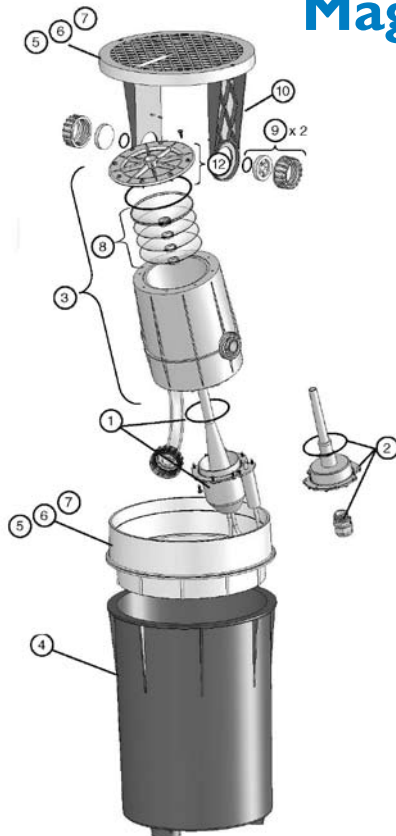

Water Features Parts

Replacement Parts for
Water Features

Deck Jet & Deck Jet II

Replacement Parts

Item No.	Part No.	Description	US List	Can. List
DECK JET				
1	87200800	Fitting nut, sealing liner 2 in.	5.52	6.18
2	87200700	Friction ring, SIF	5.08	5.69
3	87201200	Gasket TH-AGF 3.5 in. OD x 2-3/8 in. ID	6.03	6.75
4	590005	Plug, Gunite Shield, L20	CALL	CALL
5	590010	Eyeball kit includes installation card	104.50	117.04
6	590011	Accessory kit includes Capture ring, 2 qty.; O-ring, 3 qty.; Filter Pad, 2 qty., Silicone Lubricant, 1 qty.	17.42	19.51

Item No.	Part No.	Description	US List	Can. List
DECK JET II				
1	590042	MagicStream Deck Jet II cover, brass color, each	CALL	CALL
2	590041	MagicStream Deck Jet II Nozzle Kit (Includes nozzle base and nozzle swivel, set of 4)	CALL	CALL

Product on page 237

MagicStream® Laminars

Item No.	Part No.	Description	US List	Can. List
MAGICSTREAM LAMINARS				
1	590021	Laminar LED light engine	CALL	CALL
2	590022	Laminar Fiber Optic adapter	CALL	CALL
3	590023	Laminar Body Assembly without Light	CALL	CALL
4	590024	Laminar housing-no lid	CALL	CALL
5	590025	Laminar cover Black ¹	CALL	CALL
6	590026	Laminar cover Gray ¹	CALL	CALL
7	590027	Laminar cover Tan ¹	CALL	CALL
8	590028	Laminar screen kit	CALL	CALL
9	590029	Laminar union nut kit	CALL	CALL
10	590030	Laminar bracket kit	CALL	CALL
12	590032	Laminar orifice kit	CALL	CALL
NOT SHOWN				
	590031	Laminar hardware kit	CALL	CALL