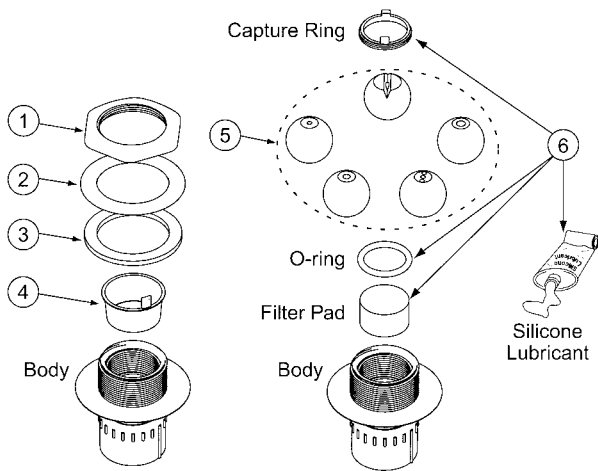

Water Features Parts

Replacement Parts for
Water Features

Deck Jet & Deck Jet II

Replacement Parts

Item No.	Part No.	Description	US List	Can. List
DECK JET				
1	87200800	Fitting nut, sealing liner 2 in.	5.52	6.18
2	87200700	Friction ring, SIF	5.08	5.69
3	87201200	Gasket TH-AGF 3.5 in. OD x 2-3/8 in. ID	6.03	6.75
4	590005	Plug, Gunite Shield, L20	CALL	CALL
5	590010	Eyeball kit includes installation card	104.50	117.04
6	590011	Accessory kit includes Capture ring, 2 qty.; O-ring, 3 qty.; Filter Pad, 2 qty., Silicone Lubricant, 1 qty.	17.42	19.51

Item No.	Part No.	Description	US List	Can. List
DECK JET II				
1	590042	MagicStream Deck Jet II cover, brass color, each	CALL	CALL
2	590041	MagicStream Deck Jet II Nozzle Kit (Includes nozzle base and nozzle swivel, set of 4)	CALL	CALL

Product on page 237

MagicStream® Laminars

Item No.	Part No.	Description	US List	Can. List
MAGICSTREAM LAMINARS				
1	590021	Laminar LED light engine	CALL	CALL
2	590022	Laminar Fiber Optic adapter	CALL	CALL
3	590023	Laminar Body Assembly without Light	CALL	CALL
4	590024	Laminar housing-no lid	CALL	CALL
5	590025	Laminar cover Black ¹	CALL	CALL
6	590026	Laminar cover Gray ¹	CALL	CALL
7	590027	Laminar cover Tan ¹	CALL	CALL
8	590028	Laminar screen kit	CALL	CALL
9	590029	Laminar union nut kit	CALL	CALL
10	590030	Laminar bracket kit	CALL	CALL
12	590032	Laminar orifice kit	CALL	CALL
NOT SHOWN				
	590031	Laminar hardware kit	CALL	CALL

¹Includes 1 Matching Trim Ring for Deck Housing

Product on page 228