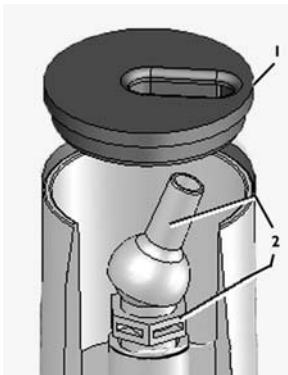

Water Features Parts

Replacement Parts for
Water Features

Deck Jet & Deck Jet II

Replacement Parts

Item No.	Part No.	Description	US List	Can. List
DECK JET				
1	87200800	Fitting nut, sealing liner 2 in.	5.52	6.18
2	87200700	Friction ring, SIF	5.08	5.69
3	87201200	Gasket TH-AGF 3.5 in. OD x 2-3/8 in. ID	6.03	6.75
4	590005	Plug, Gunite Shield, L20	CALL	CALL
5	590010	Eyeball kit includes installation card	104.50	117.04
6	590011	Accessory kit includes Capture ring, 2 qty.; O-ring, 3 qty.; Filter Pad, 2 qty., Silicone Lubricant, 1 qty.	17.42	19.51

Item No.	Part No.	Description	US List	Can. List
DECK JET II				
1	590042	MagicStream Deck Jet II cover, brass color, each	CALL	CALL
2	590041	MagicStream Deck Jet II Nozzle Kit (Includes nozzle base and nozzle swivel, set of 4)	CALL	CALL

Product on page 237

MagicStream® Laminars

Item No.	Part No.	Description	US List	Can. List
MAGICSTREAM LAMINARS				
1	590021	Laminar LED light engine	CALL	CALL
2	590022	Laminar Fiber Optic adapter	CALL	CALL
3	590023	Laminar Body Assembly without Light	CALL	CALL
4	590024	Laminar housing-no lid	CALL	CALL
5	590025	Laminar cover Black ¹	CALL	CALL
6	590026	Laminar cover Gray ¹	CALL	CALL
7	590027	Laminar cover Tan ¹	CALL	CALL
8	590028	Laminar screen kit	CALL	CALL
9	590029	Laminar union nut kit	CALL	CALL
10	590030	Laminar bracket kit	CALL	CALL
12	590032	Laminar orifice kit	CALL	CALL
NOT SHOWN				
	590031	Laminar hardware kit	CALL	CALL