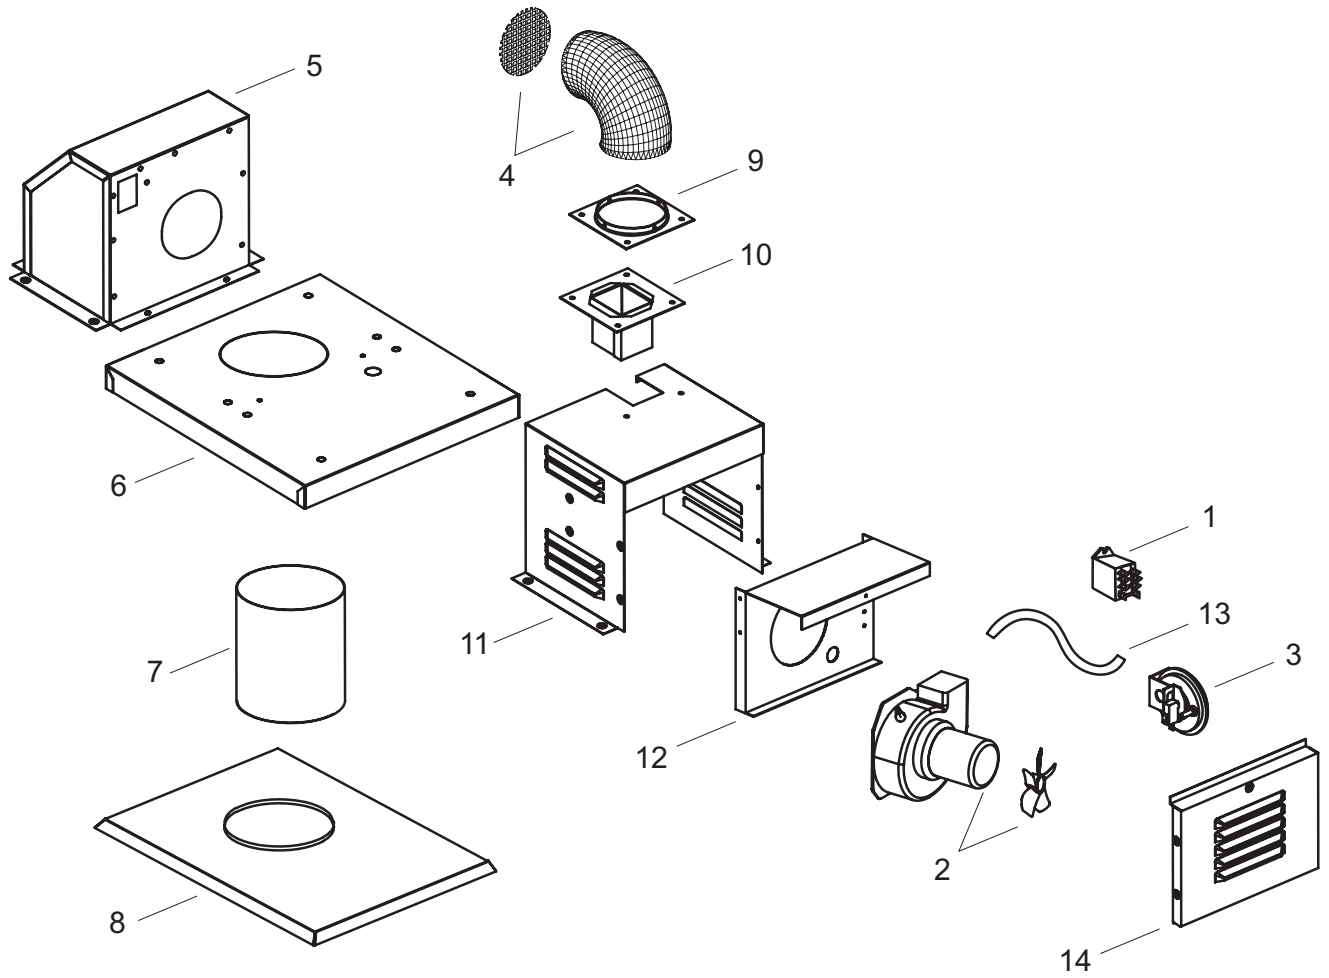

# D-2 POWER VENT 185-405

PARTS - RESIDENTIAL

# D-2 POWER VENT

## 185-405

Call Out	Description	181-265	331-405
1	Power Vent Relay	007377F	007377F
2	Power Vent Blower	008156F	008156F
3	Power Vent NO Pressure Switch	008062F	008135F
4	Elbow 4"-90° with Screen	006996F	006996F
5	Power Vent Flue Box	008682F	008683F
6	Power Vent Base Assembly	008684F	008685F
7	Power Vent Flue Collar	008686F	008686F
8	Power Vent Flue Adaptor	008687F	008688F
9	Power Vent 4" Flange	008689F	008689F
10	Power Vent Blower Adaptor	008690F	008690F
11	Power Vent Control Cover	008691F	008691F
12	Power Vent Control Swaybrace	008692F	008692F
13	Power Vent Silicone Hose	008693F	008693F
14	Power Vent Front Panel	008694F	008694F