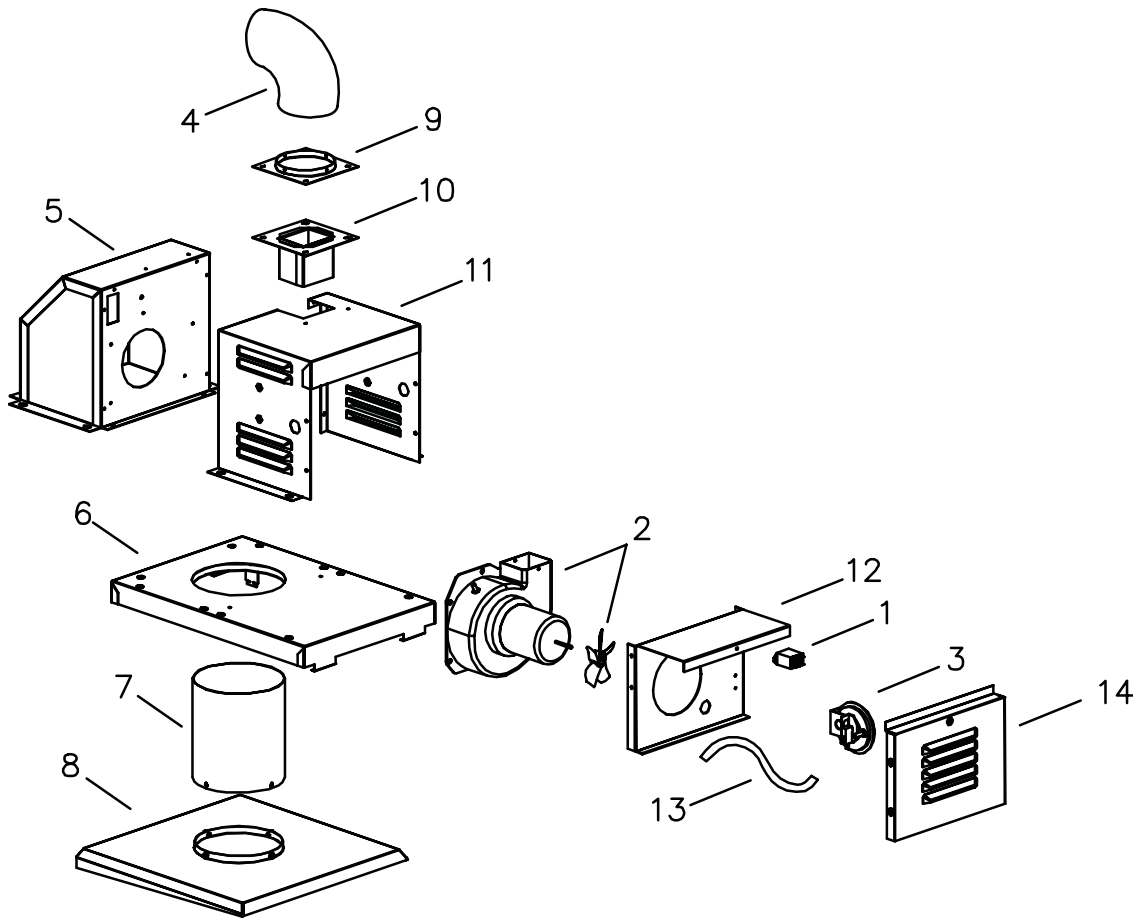

D-2 POWER VENT

185-405

Call Out	Description	181-265	331-405
1	Power Vent Relay	007377F	007377F
2	Power Vent Blower	008156F	008156F
3	Power Vent NO Pressure Switch	008062F	008135F
4	Elbow 4"-90° with Screen	006996F	006996F
5	Power Vent Flue Box	008682F	008683F
6	Power Vent Base Assembly	008684F	008685F
7	Power Vent Flue Collar	008686F	008686F
8	Power Vent Flue Adaptor	008687F	008688F
9	Power Vent 4" Flange	008689F	008689F
10	Power Vent Blower Adaptor	008690F	008690F
11	Power Vent Control Cover	008691F	008691F
12	Power Vent Control Swaybrace	008692F	008692F
13	Power Vent Silicone Hose	008693F	008693F
14	Power Vent Front Panel	008694F	008694F

D-2 POWER VENT 206-406,207-407

PARTS - RESIDENTIAL