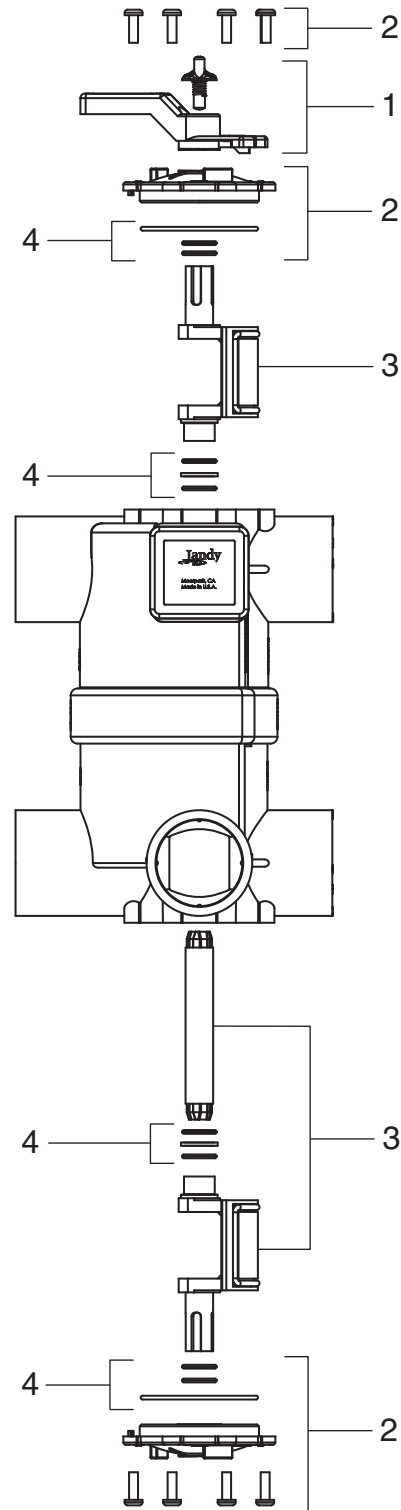

# Backwash Valve Parts

## Never Lube® Backwash Valve Replacement Kits BWVL-NVL, 8034J and 8034

Key No.	Part No.	Description	Qty.	List Price
1	R0552100	<b>Handle Kit</b>		
		Locking Knob	1	\$52.12
2	R0552200	<b>Cover Kit</b>		
		Valve Cover, top (keyed)	1	\$30.27
Valve Cover, bottom (keyed)	1			
O-Ring, 151	2			
O-Ring, 116	4			
Screws, Machine #14	16			
Instructions, Replacement Kit	1			
3	R0552300	<b>Diverter Kit</b>		\$77.36
		Diverter Shaft	1	
		Diverter Assy, Top (Blue Seal)	1	
		Diverter Assy, Bottom (Black Seal)	1	
Installation Manual	1			
4	R0552400	<b>O-Ring Kit</b>		\$8.59
		Par Ring	2	
		Lid O-Ring, 151	2	
		Diverter O-Ring, 116	8	
Installation Manual	1			
N/S	R0413900	<b>Plumbing Kit</b>		\$47.14
		Nut, Universal Union	2	
		O-Ring, Coupling	2	
		Flange, 2" x 3.34" Tailpiece	1	
Flange, 2" x 2.97" Tailpiece	1			

### Valve Dimensions

## Slide Valve Replacement Kits R0442100, R0442200 and R0442300

Key No.	Part No.	Description	Qty.	List Price
1	R0442100	<b>Rebuild Kit</b>		
		(O-Rings, Roll Pins and Index Plate/Lid)	1	
		O-Ring, Lid	1	
		O-Ring, Shaft, Top, Black	1	
		O-Ring, Shaft, Bottom, Purple	1	
		O-Ring, Union Tail Piece	2	\$15.23
		Roll Pin, Handle (1")	1	
		Roll Pin, Shaft (1 <sup>3</sup> / <sub>16</sub> ")	1	
		Index Plate/Lid	1	
Installation Manual	1			
2	R0442200	<b>Shaft Replacement Kit</b>		
		Shaft	1	
		Handle	1	
		Roll Pin, Handle (1")	1	
		Roll Pin, Shaft (1 <sup>3</sup> / <sub>16</sub> ")	1	
		Index Plate/Lid	1	\$26.95
		Lid Union Nut	1	
		O-Ring, Lid	1	
		O-Ring, Shaft, Top, Black	1	
		O-Ring, Shaft, Bottom, Purple	1	
Installation Manual	1			
3	R0442300	<b>Handle Replacement Kit</b>		
		Handle	1	
		Roll Pin, Handle (1")	1	
		Roll Pin, Shaft (1 <sup>3</sup> / <sub>16</sub> ")	1	\$15.20
		Lid Union Nut	1	
		Lid O-Ring	1	
Installation Manual	1			