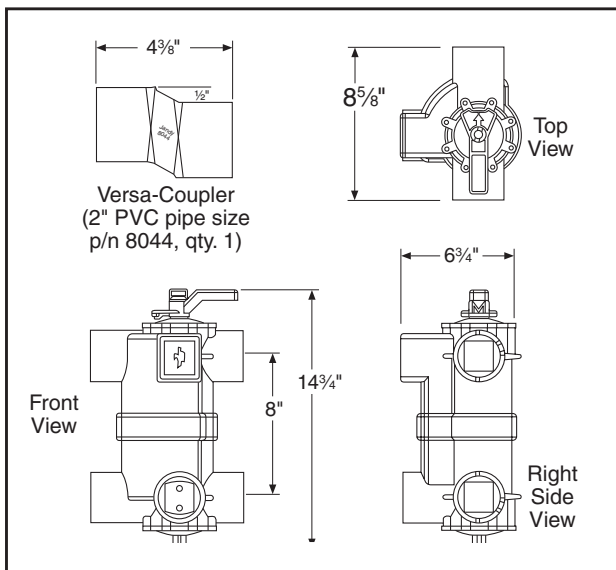

## Never Lube® Backwash Valve Replacement Kits BWVL-NVL, 8034J and 8034

Key No.	Part No.	Description	Qty.	List Price
1	R0552100	<b>Handle Kit</b>		
		Locking Knob	1	\$52.12
2	R0552200	<b>Cover Kit</b>		
		Valve Cover, top (keyed)	1	\$30.27
Valve Cover, bottom (keyed)	1			
O-Ring, 151	2			
O-Ring, 116	4			
Screws, Machine #14	16			
Instructions, Replacement Kit	1			
3	R0552300	<b>Diverter Kit</b>		\$77.36
		Diverter Shaft	1	
		Diverter Assy, Top (Blue Seal)	1	
		Diverter Assy, Bottom (Black Seal)	1	
Installation Manual	1			
4	R0552400	<b>O-Ring Kit</b>		\$8.59
		Par Ring	2	
		Lid O-Ring, 151	2	
		Diverter O-Ring, 116	8	
Installation Manual	1			
N/S	R0413900	<b>Plumbing Kit</b>		\$47.14
		Nut, Universal Union	2	
		O-Ring, Coupling	2	
		Flange, 2" x 3.34" Tailpiece	1	
Flange, 2" x 2.97" Tailpiece	1			

### Valve Dimensions