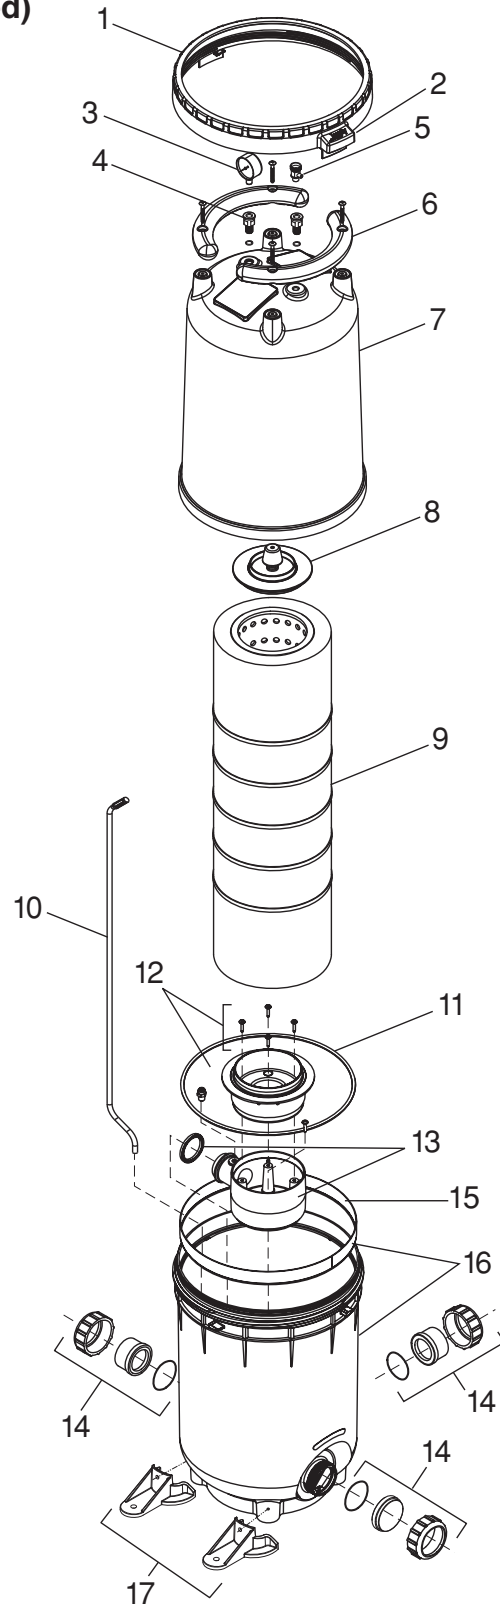

Jandy® CJ Series Cartridge Filter (Discontinued)

Part #CJ200, CJ250

Key No.	Part No.	Description	List Price
1	R0557500	Locking Ring	$90.17
2	R0557400	Locking Ring Safety Latch	$35.78
3	R0556900	Pressure Gauge	$15.57
4	R0552000	Pressure Gauge/Air Release Adapter w/ O-Ring	$14.57
5	R0557200	Air Release Valve	$13.36
6	R0557300	Handle w/ Screws (set of 2)	$48.72
7	R0559701	TankBody Assy, Upper, CJ200	$238.23
7	R0559702	TankBody Assy, Upper, CJ250	$272.48
8	R0557600	Upper Bearing Assy	$26.93
9	R0556700	Filter Cartridge, CJ250	$248.52
9	R0556800	Filter Cartridge, CJ200	$214.25
10	R0557700	Breather Tube, CJ250	$28.34
10	R0557701	Breather Tube, CJ200	$28.34
11	R0557900	Tank O-Ring	$46.42
12	R0558000	Cartridge to Plenum Adapter, w/ Screws	$50.49
13	R0558100	Plenum w/ Gasket	$78.32
14	R0461800	Half Unions w/ O-Rings (set of 3) and Drain Plug Cap (Universal Unions)	$65.28
15	R0409900	Retaining Ring, CJ Series	$70.40
16	R0410000	Tank Bottom w/ Retaining Ring, CJ200/250	$318.36
17	R0395100	Anchor Brackets (set of 4)	$62.40
N/S	R0558200	Half Unions w/ O-Rings (3) , and Drain Plug Cap for old style CJ Filter Serial Numbers Lower than 106SD0001	$66.86
N/S	R0558300	O-ring Replacement Kit	$31.64
N/S	R0558500	Hardware Kit	$51.69
N/S	R0558400	Accessory Bag, w/ Half Unions (set of 2), Pressure Gauge, Pressure Relief Valve, Instructions	$99.39
N/S	R0560600	Safety Label Kit (Inlet, Outlet, Drain)	$94.19

N/S-Not Shown