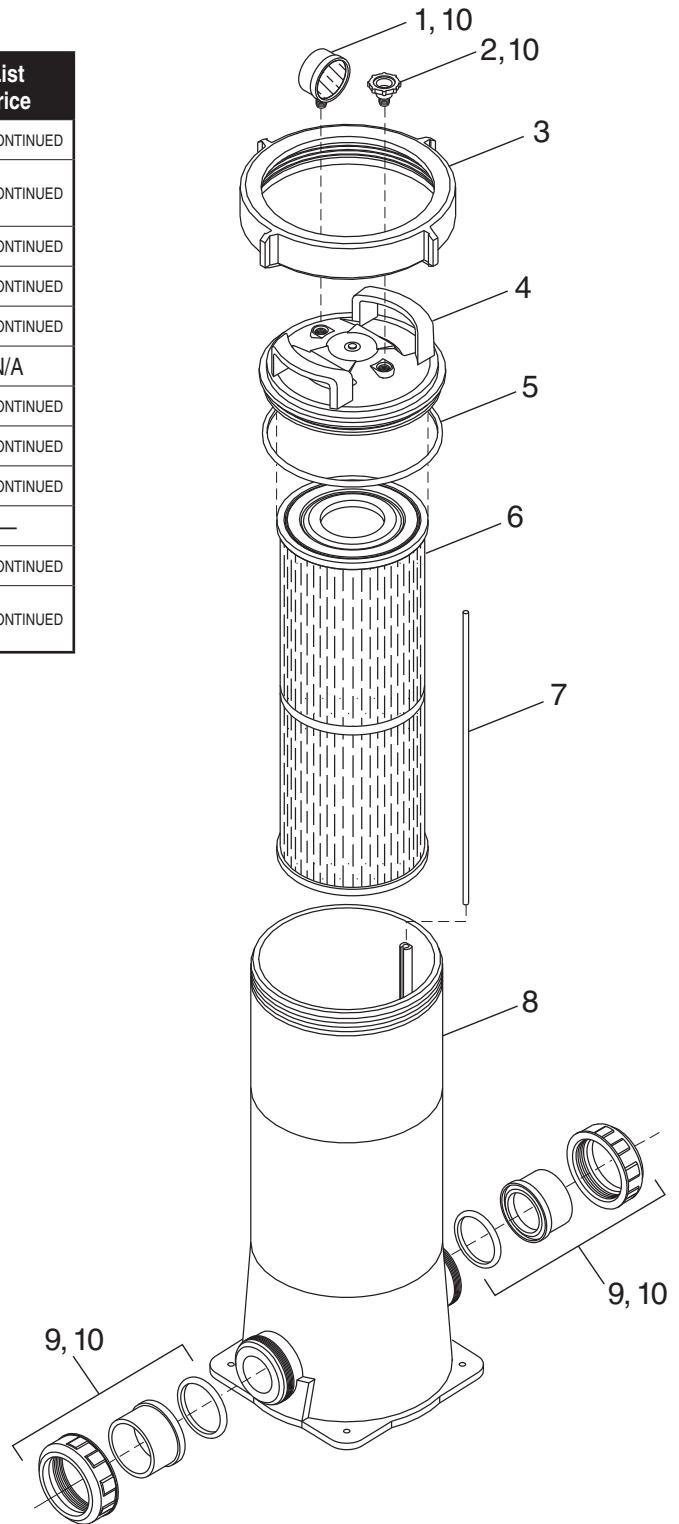

Jandy® CT Series Cartridge Filter (Discontinued)

Part #CT50, CT75, CT100

Key No.	Part No.	Description	Size	List Price
1	R0349300	Pressure Gauge w/ O-Ring	All	DISCONTINUED
2	R0349200	Pressure Relief Valve w/ O-Ring	All	DISCONTINUED
3	R0353200	Locking Ring	All	DISCONTINUED
4	R0353300	Lid, w/ O-Ring	All	DISCONTINUED
5	R0353400	O-Ring, Lid	All	DISCONTINUED
6	R0342101	Filter Cartridge, 50 sq. ft.	CT50	N/A
6	R0342102	Filter Cartridge, 75 sq. ft.	CT75	DISCONTINUED
6	R0342103	Filter Cartridge, 100 sq. ft.	CT100	DISCONTINUED
7	R0353500	Breather Tube	All	DISCONTINUED
8	N/A	Tank Body	—	—
9	R0355300	Coupling Nuts (2) All	All	DISCONTINUED
10	R0355500	Accessory Bag, w/ Half Unions (2)	All	DISCONTINUED

N/A-Not Available