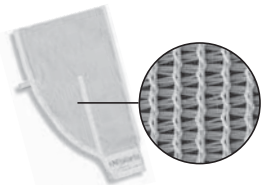

For Cleaner model: 180
All-Purpose: A-16