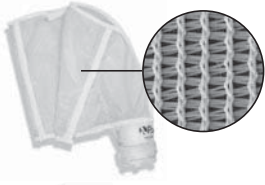

For Cleaner model: 3900 Sport
SuperBag (Double), Gray: 39-310

For Cleaner model: 480/3900 Sport
SuperBag (Double), White: 48-057
Velcro: 48-135
SuperBag (Double), Black: 48-058
Velcro, Black: 48-235