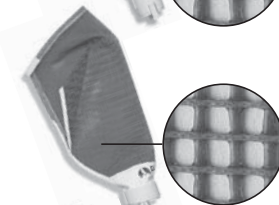

Velcro Leaf Bags

Collects larger, heavier debris.

For Cleaner model: 480
Velcro Leaf Bag: 48-129

For Cleaner models: 380, 360
Part number: 9-100-1012

For Cleaner model: 280
Part number: K15

For Cleaner model: 180
Part number: A15