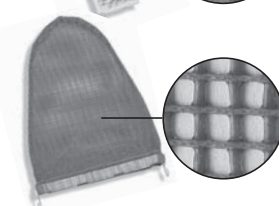

For Cleaner models: 165, 65
Part number: 6-207-00