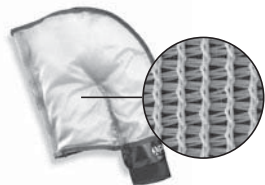

All-Purpose Bags