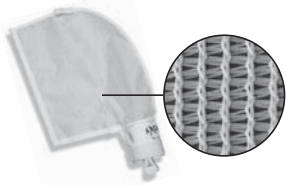

For Cleaner models: 380, 360
All-Purpose: 9-100-1014
Zippered: 9-100-1021
All-Purpose, Black: 9-100-1016
Zippered, Black: 9-100-1022

For Cleaner model: 280
All-Purpose: K16
Zippered: K13
All-Purpose, Black: K17
Zippered, Black: K23