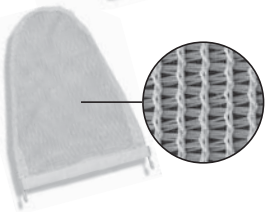

All-Purpose Bags

For Cleaner model: 3900 Sport
SuperBag (Double), Gray: 39-310

For Cleaner model: 480/3900 Sport
SuperBag (Double), White: 48-057
Velcro: 48-135
SuperBag (Double), Black: 48-058
Velcro, Black: 48-235

For Cleaner models: 380, 360
All-Purpose: 9-100-1014
Zippered: 9-100-1021
All-Purpose, Black: 9-100-1016
Zippered, Black: 9-100-1022

For Cleaner model: 280
All-Purpose: K16
Zippered: K13
All-Purpose, Black: K17
Zippered, Black: K23

For Cleaner model: 180
All-Purpose: A-16

For Cleaner model: 165, 65
All-Purpose: 6-206-00

Sand/Silt Bag

Traps very fine silt and dust.

For Cleaner models: 380, 360
Part number: 9-100-1015

For Cleaner model: 280
Part number: K14

Black Sand/Silt Bag

For Cleaner models: 3900 Sport, 280
Part number: K18

Specialty Bags

EZ Bag Disposable Filter Bags

Micron rating equal to cartridge filter

For Cleaner model: 480 PRO
Without Collar (3): 48-133
With Collar (3): 48-134

For Black Max model: 480 PRO
Without Collar (3): 48-234
With Collar (3): 48-237

For Cleaner models: 380, 360
Without Collar (3): 9-100-1023
With Collar (3): 9-100-1024
With Collar (6): 9-100-1040

For Black Max models: 380, 360
Without Collar (3): 9-100-1025
With Collar (3): 9-100-1026

For Cleaner models: 280
With Collar (3): K12
Without Collar (3): K32
With Collar (6): K42

For Black Max models: 280
With Collar (3): K22
Without Collar (3): K24

For Cleaner Model: 180 (Not EZ Bag)
Disposable Sand/Silt Bags (4)
Part number: G45

Velcro Leaf Bags

Collects larger, heavier debris.

For Cleaner model: 480
Velcro Leaf Bag: 48-129

For Cleaner models: 380, 360
Part number: 9-100-1012

For Cleaner model: 280
Part number: K15

For Cleaner model: 180
Part number: A15

For Cleaner models: 165, 65
Part number: 6-207-00