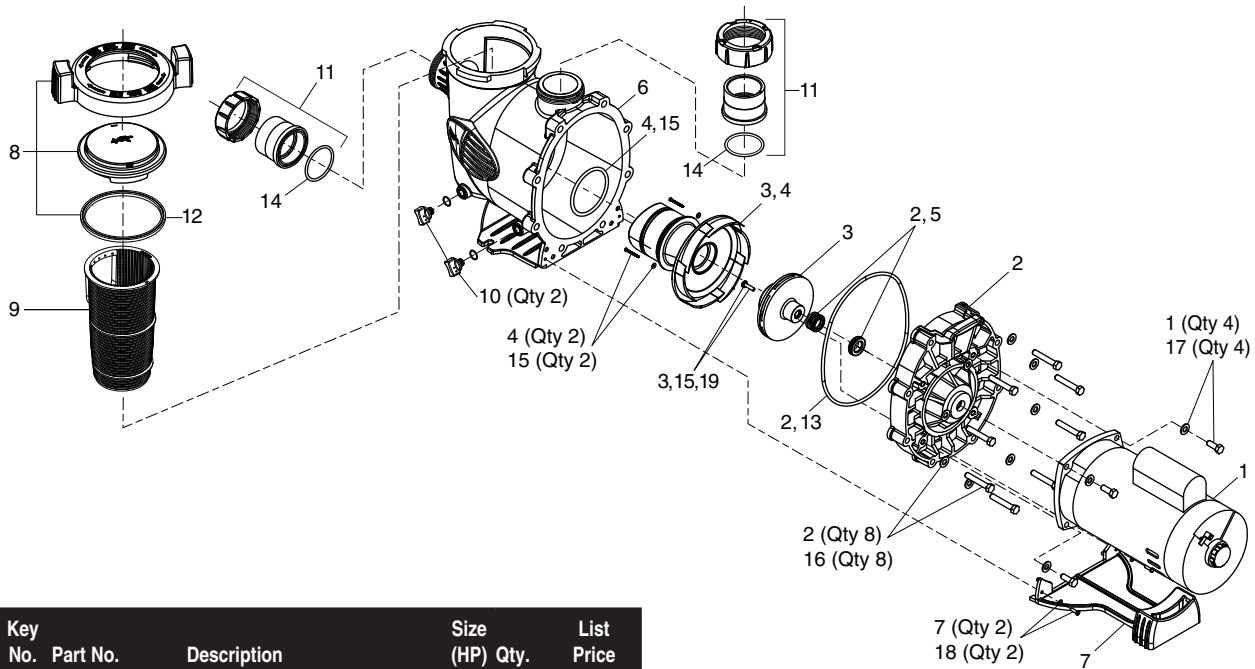

## Jandy® MaxHP (MHPM) Series Pump (Discontinued)

Key No.	Part No.	Description	Size (HP)	Qty.	List Price
1	R0479310	Motor, single-speed and Hardware, MHPM	.75	1	\$398.52
1	R0479311	Motor, single-speed and Hardware, MHPM	1.0	1	\$441.46
1	R0479312	Motor, single-speed and Hardware, MHPM	1.5	1	\$493.77
1	R0479313	Motor, single-speed and Hardware, MHPM	2.0	1	\$643.41
1	R0479314	Motor, single-speed and Hardware, MHPM	2.5	1	\$711.17
2	R0445200	Backplate, MHPM Mechanical Seal, Carbon Mechanical Seal, Ceramic O-Ring Bolts Washers	All	1 1 1 8 8	\$136.41
3	R0449501	Impeller/Diffuser, Screw w/ O-Ring, MHPM	.75	1	\$39.44
3	R0449502	Impeller/Diffuser, Screw w/ O-Ring, MHPM	1.0	1	\$40.02
3	R0449503	Impeller/Diffuser, Screw w/ O-Ring, MHPM	1.5	1	\$36.15
3	R0449504	Impeller/Diffuser, Screw w/ O-Ring, MHPM	2.0	1	\$37.04
3	R0449505	Impeller/Diffuser, Screw w/ O-Ring, MHPM	2.5	1	\$36.95
4	R0445400	Diffuser Screw Washer O-Ring	All	1 2 2 2	\$39.64
5	R0479400	Mechanical Seal, Carbon Mechanical Seal, Ceramic	All	1 1	\$14.25
6	R0448701	Body, Pump, MHPM	All	1	\$203.94

Key No.	Part No.	Description	Size (HP)	Qty.	List Price
7	R0445700	Motor Mounting Foot Assy, MHPM Screws	All	1 2	\$32.39
8	R0448800	Locking Ring Lid Lid Seal	All	1 1 1	\$34.25
9	R0448900	Filter Basket	All	1	\$13.03
10	R0446000	Plug, Drain O-Ring	All	2 2	\$18.55
11	R0449000	Tail Piece (2" x 2½") Coupling Nut O-Ring	All	2 2 2	\$35.98
12	R0449100	Lid Seal w/ O-Ring (Lid O-Ring not shown)	All	1	\$12.72
13	R0446300	O-Ring, Backplate	All	1	\$12.80
14	R0449200	O-Ring, Tail Piece	All	2	\$14.29
15	R0446500	Diffuser/Impeller Hardware Screw w/ O-Ring, Self-sealing, Impeller Mounting Screw, Diffuser Mounting Washer, Diffuser Mounting O-Ring, Diffuser	All	1 2 2 2	\$18.81
16	R0446600	Backplate Hardware Bolts Washers	All	8 8	\$41.69
17	R0446700	Motor Hardware Bolts Washers	All	4 4	\$20.84
18	R0446800	Screws, Motor Mounting Foot	All	2	\$14.87