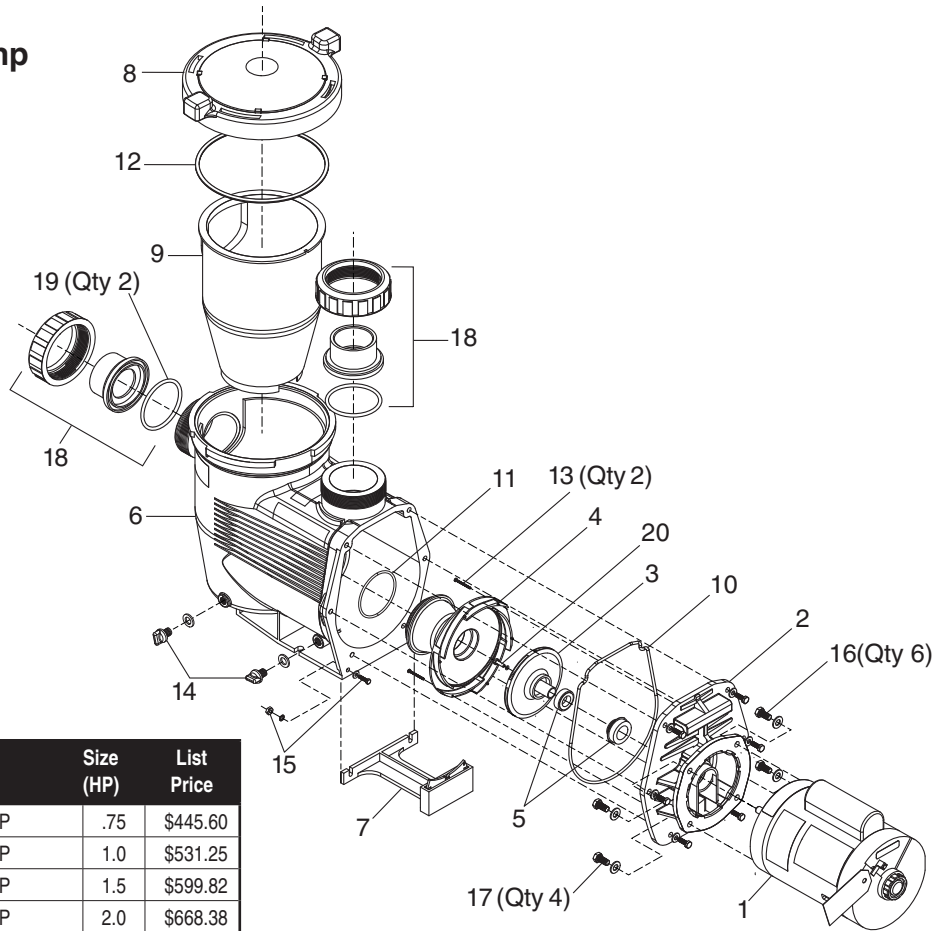

Jandy® JHP and JHPU Pump (Discontinued)

Key No.	Part No.	Description	Size (HP)	List Price
1	R0556101	Motor, single-speed JHP/PHP	.75	$445.60
1	R0556102	Motor, single-speed JHP/PHP	1.0	$531.25
1	R0556103	Motor, single-speed JHP/PHP	1.5	$599.82
1	R0556104	Motor, single-speed JHP/PHP	2.0	$668.38
1	R0556105	Motor, single-speed JHP	3.0	$771.19
1	R0556101	Motor, single-speed JHPU/PHPU	1.0	$445.60
1	R0556102	Motor, single-speed JHPU/PHPU	1.5	$531.25
1	R0556103	Motor, single-speed JHPU/PHPU	2.0	$599.82
1	R0556104	Motor, single-speed JHPU/PHPU	2.5	$668.38
1	R0556201	Motor, 2-speed JHPU/PHPU Series	2.0	$685.51
1	R0556202	Motor, 2-speed JHPU/PHPU Series	2.5	$736.92
2	R0556000	Mounting Bracket JHP/PHP Series	All	$158.21
3	R0555801	Impeller, JHP/PHP	.75	$51.44
3	R0555802	Impeller, JHP/PHP	1.0	$54.41
3	R0555803	Impeller, JHP/PHP	1.5	$56.58
3	R0555804	Impeller, JHP/PHP	2.0	$58.67
3	R0555805	Impeller, JHP/PHP	3.0	$61.70
3	R0555801	Impeller, JHPU/PHPU	1.0	$51.44
3	R0555802	Impeller, JHPU/PHPU	1.5	$54.41
3	R0555803	Impeller, JHPU/PHPU	2.0	$56.58
3	R0555804	Impeller, JHPU/PHPU	2.5	$58.67
3	R0555803	Impeller, 2-speed JHPU	2.0	$56.58
3	R0555804	Impeller, 2-speed JHPU	2.5	$58.67
4	R0555701	Diffuser w/ Cone and Cone O-Ring Kit	.75-2.5	$37.72
4	R0555705	Diffuser w/ Cone and Cone O-Ring Kit JHP Series	3.0	$37.27
5	R0338200	Mechanical Seal	All	DISCONTINUED
6	R0555600	Body, Pump JHP Series	All	$241.65
7	R0559200	Mounting Foot Assy JHP/PHP Series	All	$36.00
8	R0555300	Pot Lid w/ Clamp Ring JHP Series	All	$89.12

Key No.	Part No.	Description	Size (HP)	List Price
9	R0555500	Pot Basket JHP Series	All	$41.13
10	R0555900	Gasket, Body JHP Series	All	$20.56
11	R0558701	O-Ring, Diffuser JHP/PHP Series	All	$12.42
12	R0555400	O-Ring, Pot Lid JHP Series	All	$17.16
13	R0555201	Hardware Set, Diffuser Mntg. JHP/PHP Series	.75 3.0	$14.57
14	R0559500	Drain Plugs (2) JHP/PHP Series	All	$19.87
15	R0339200	Hardware Set (2), Foot Mntg.	All	DISCONTINUED
16	R0339300	Hardware Set (6), Bracket Mntg.	All	DISCONTINUED
17	R0339400	Hardware Set (4) Motor Mntg.	All	DISCONTINUED
18	R0556300	Coupling Nut Set (2-2½") JHP Series	.75 2.5	$58.86
18	R0559900	Coupling Nut Set (2½-3") JHP Series	3.0	$75.02
19	R0339600	O-Ring, (2), Coupling Nut JHP Series	All	
20	R0398800	Screw w/ O-Ring, self-sealing, JHP Series	All	$7.55
	R0443700	Gauge Adapter Kit (1 brass pump adapter and 1 thermoplastic filter adapter)		$30.46
	R0556500	O-Ring Set, Complete (7) JHP/PHP Series	All	$30.83
	R0556600	Hardware Set, Complete JHP/PHP Series	All	$20.56

NOTE: All hardware sets contain all pieces necessary for assembly.